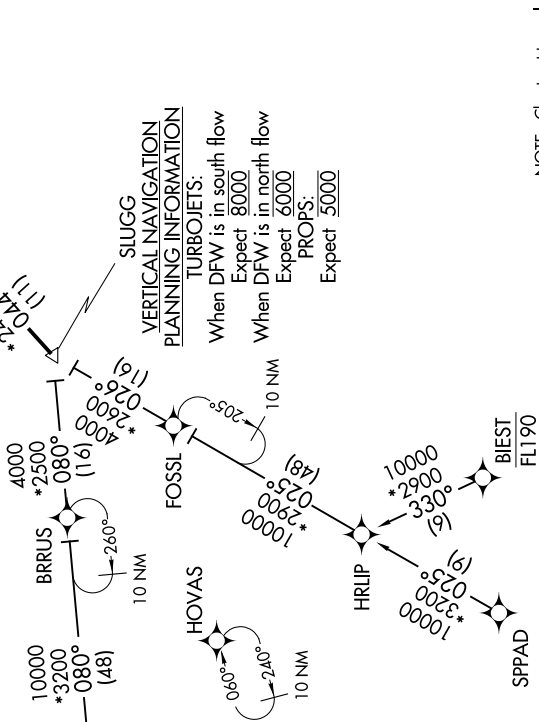

# LIKES THREE ARRIVAL (RNAV)

FORT WORTH, TEXAS

SC-2, 07 OCT 2021 to 04 NOV 2021

REGIONAL APP CON  
 135.975 125.8 257.95  
 AFW ATIS  
 126.925  
 FTW ATIS  
 120.7  
 NFW ATIS ★  
 351.675

NOTE: RADAR required.  
 NOTE: RNAV 1.  
 NOTE: DME/DME/IRU or GPS required.

**ARRIVAL ROUTE DESCRIPTION**

BIEST TRANSITION (BIEST.LIKES3)  
FOSSL TRANSITION (FOSSL.LIKES3): (For ACT and GRK terminal area departures only.)  
GEEKY TRANSITION (GEEKY.LIKES3)  
LYMPY TRANSITION (LYMPY.LIKES3): (For ABI terminal area departures only.)  
SPPAD TRANSITION (SPPAD.LIKES3)

From SLUGG on track 044° to LIKES, then on track 044°. Expect RADAR vectors to final approach course.

NOTE: Chart not to scale.

SC-2, 07 OCT 2021 to 04 NOV 2021

# LIKES THREE ARRIVAL (RNAV)

FORT WORTH, TEXAS