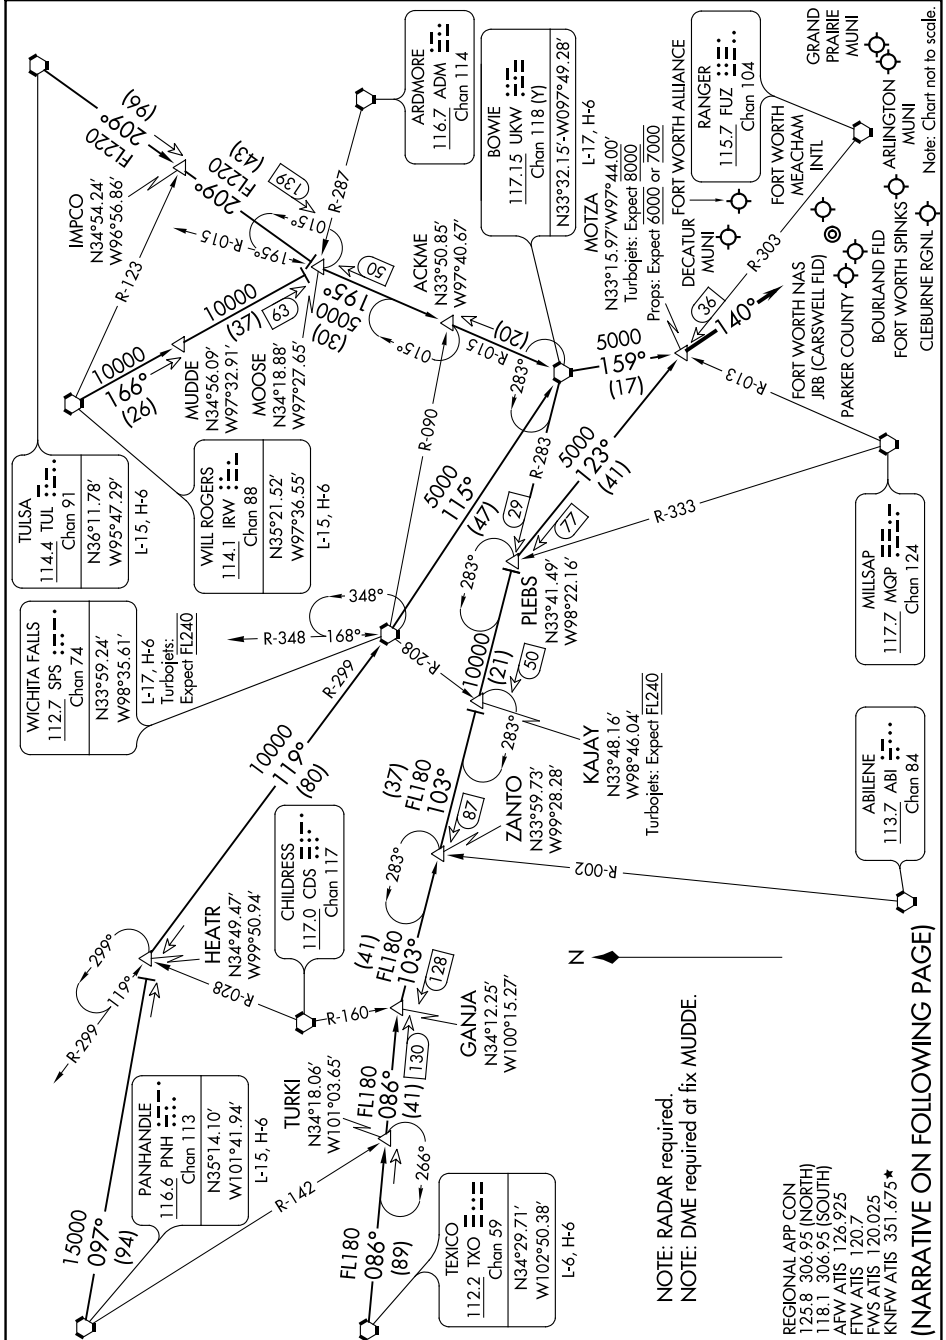

MOTZA ONE ARRIVAL

FORT WORTH, TEXAS

SC-2, 07 OCT 2021 to 04 NOV 2021

NOTE: RADAR required
 NOTE: DME required at fix MUJDE.

REGIONAL APP CON
 125.8 306.95 (NORTH)
 118.1 306.95 (SOUTH)
 AFW ATIS 126.925
 FTW ATIS 120.7
 FWS ATIS 120.025
 KNFW ATIS 351.675*

(NARRATIVE ON FOLLOWING PAGE)

SC-2, 07 OCT 2021 to 04 NOV 2021

MOTZA ONE ARRIVAL

(MOTZA.MOTZA1) 17JUN21

FORT WORTH, TEXAS

Note: Chart not to scale.