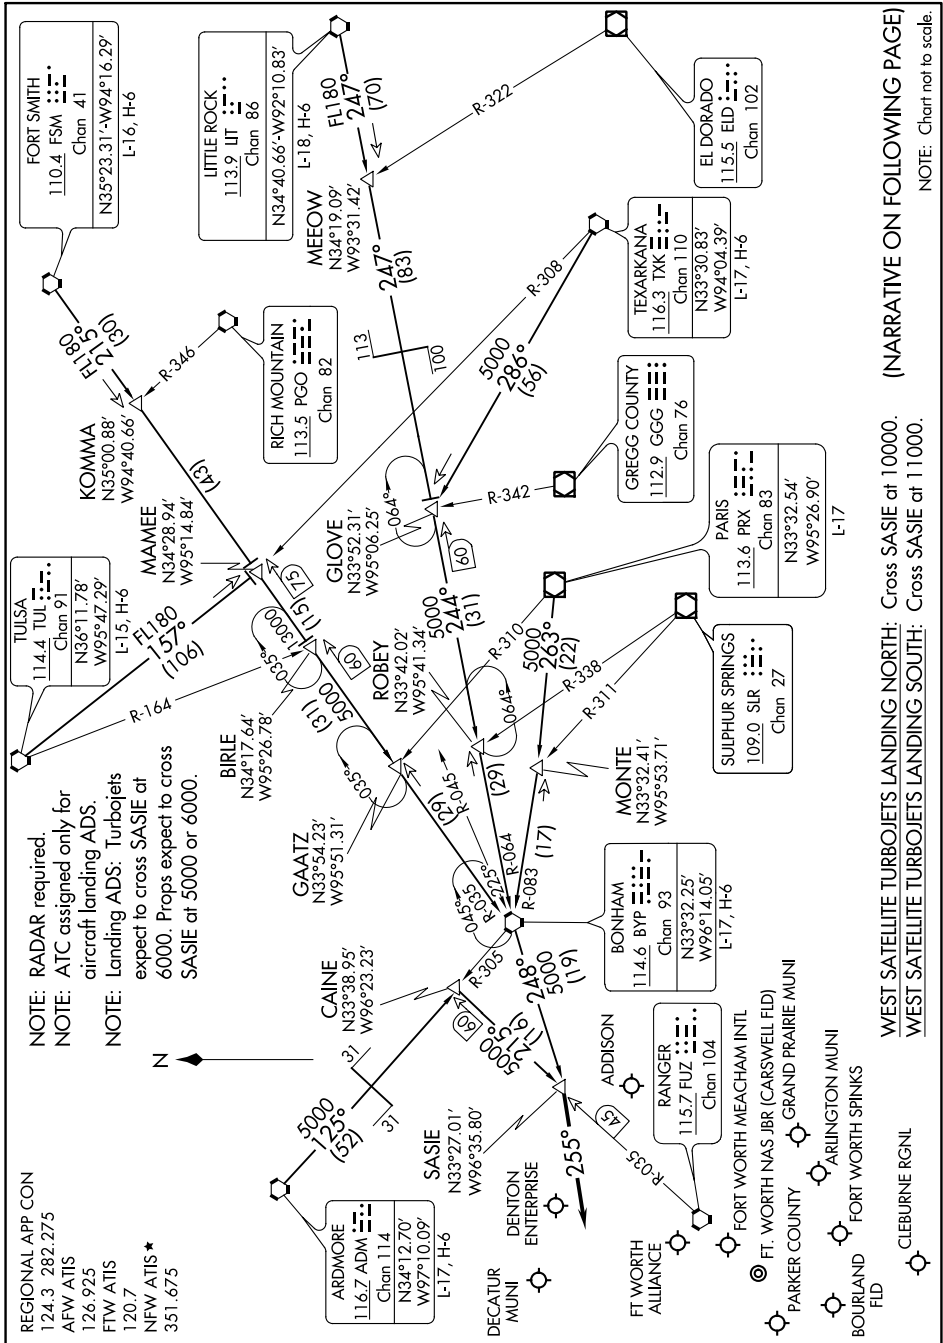

SASIE SIX ARRIVAL

AL-6918 (FAA)

DALLAS-FORT WORTH, TEXAS

SC-2, 07 OCT 2021 to 04 NOV 2021

(NARRATIVE ON FOLLOWING PAGE)

NOTE: Chart not to scale.

SC-2, 07 OCT 2021 to 04 NOV 2021

SASIE SIX ARRIVAL

DALLAS-FORT WORTH, TEXAS