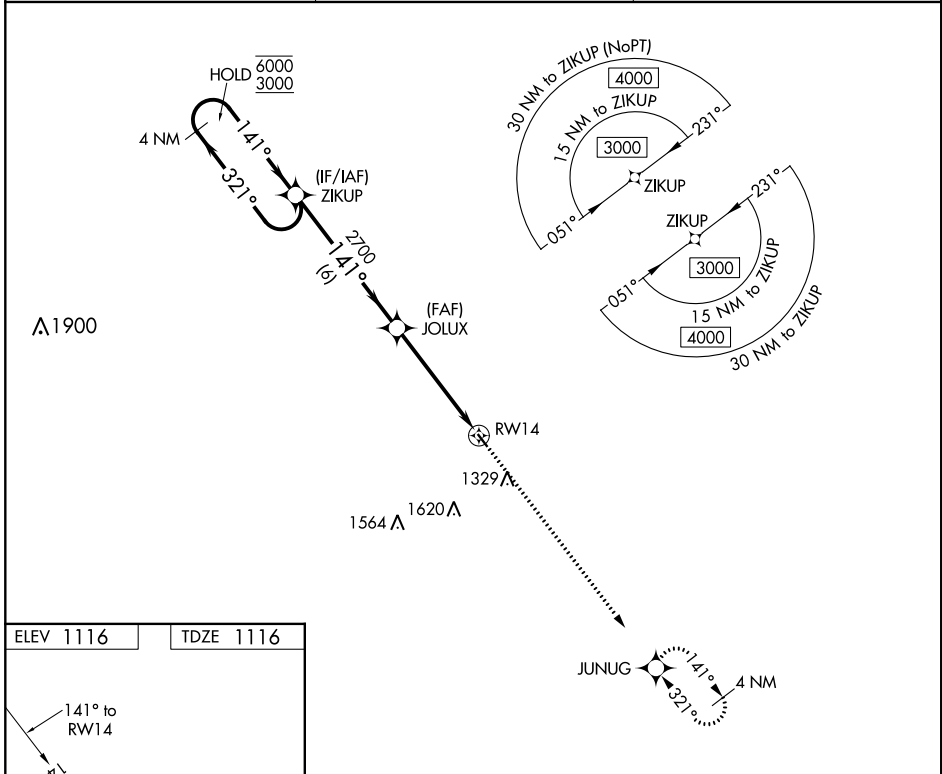

APP CRS	Rwy Idg	2827
141°	TDZE	1116
	Apt Elev	1116

RNAV (GPS) RWY 14

WINTERSET MUNI (3Y3)

RNP APCH.	▼ Circling NA for Cat B southwest of Rwy 14-32. Procedure NA at night. ▲ NA Rwy 14 helicopter visibility reduction below 1 SM NA. Use Osceola altimeter setting.	MISSED APPROACH: Climb to 3000 direct JUNUG and hold.

I75 AWOS-3 120.975	DES MOINES APP CON 135.2 360.7	UNICOM 122.7 (CTAF) 0

NC-3, 07 OCT 2021 to 04 NOV 2021

NC-3, 07 OCT 2021 to 04 NOV 2021

ELEV 1116	TDZE 1116