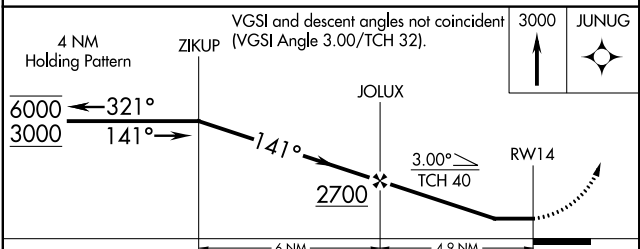

CATEGORY	A	B	C	D
LNAV MDA	1640-1	524 (600-1)		NA
C CIRCLING	1640-1	1700-1		NA
	524 (600-1)	584 (600-1)