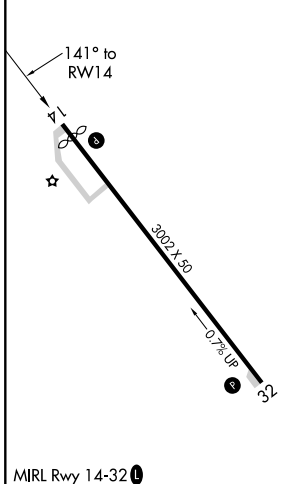

CATEGORY	A	B	C	D
LNAV MDA	1640-1	524 (600-1)		NA
C CIRCLING	1640-1	1700-1		NA
	524 (600-1)	584 (600-1)