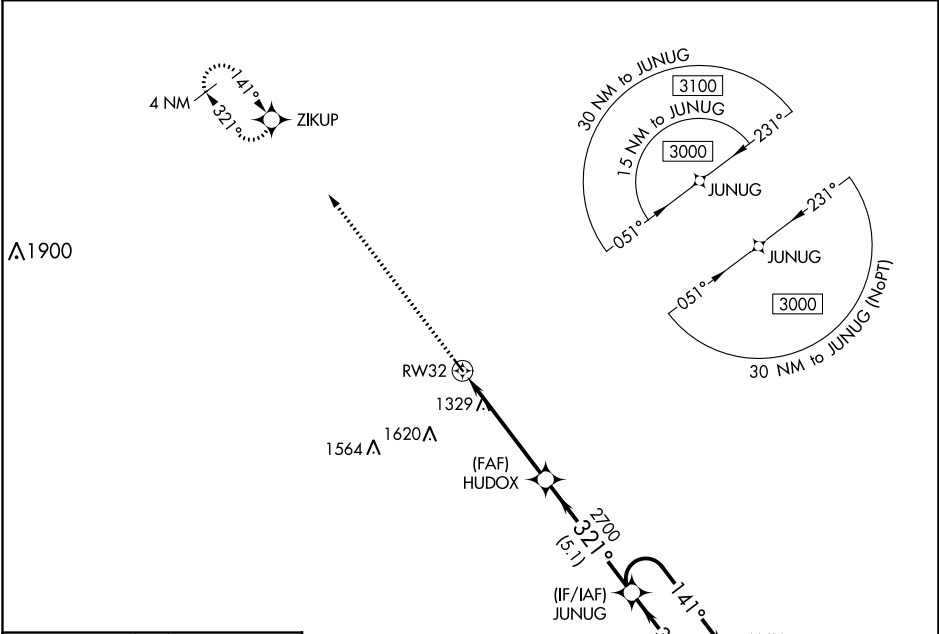

APP CRS	Rwy Idg	3002
321°	TDZE	1116
	Apt Elev	1116

RNAV (GPS) RWY 32

WINTERSET MUNI (3Y3)

RNP APCH.
▼ Circling NA for Cat B southwest of Rwy 14-32. Circling
▲ NA Rwy 14 NA at night. Use Osceola altimeter setting.

MISSED APPROACH: Climb to 3000 direct ZIKUP and hold.

175 AWOS-3
120.975

DES MOINES APP CON
135.2 360.7

UNICOM
122.7 (CTAF) 0

ELEV 1116 TDZE 1116