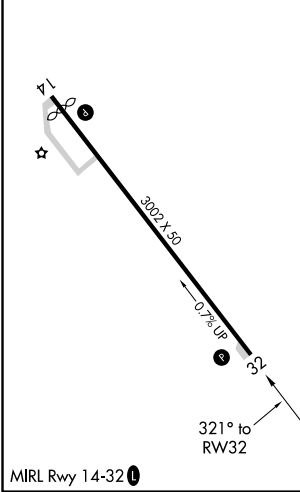

CATEGORY	A	B	C	D
LNNAV MDA	1660-1	544 (600-1)	NA	
CIRCLING	1660-1 544 (600-1)	1700-1 584 (600-1)	NA	

NC-3, 07 OCT 2021 to 04 NOV 2021

NC-3, 07 OCT 2021 to 04 NOV 2021