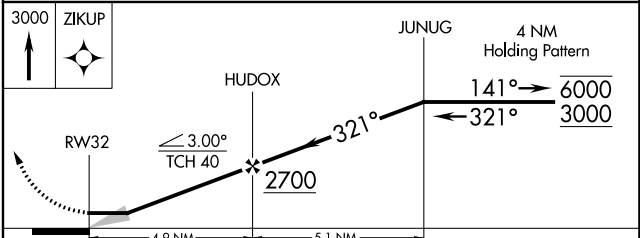

CATEGORY	A	B	C	D
LNNAV MDA	1660-1	544 (600-1)	NA	
CIRCLING	1660-1 544 (600-1)	1700-1 584 (600-1)	NA	

NC-3, 07 OCT 2021 to 04 NOV 2021

NC-3, 07 OCT 2021 to 04 NOV 2021