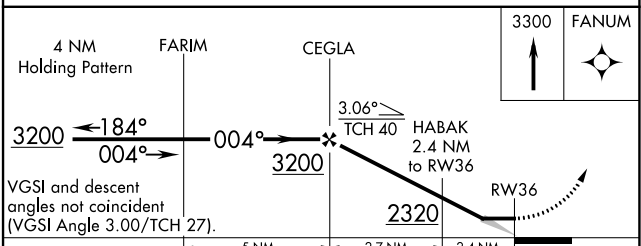

APP CRS	Rwy Idg	3200
004°	TDZE	1500
	Apt Elev	1501

RNAV (GPS) RWY 36

PARK FALLS MUNI (PKF)

NA DME/DME RNP-0.3 NA. Procedure NA at night. Use Phillips altimeter setting. MISSED APPROACH: Climb to 3300 direct FANUM and hold.

PBH AWOS-3 125.875	MINNEAPOLIS CENTER 133.65 281.5	CTAF 122.90

CATEGORY	A	B	C	D
LNAV MDA	2000-1	500 (500-1)	2000-1¼ 500 (500-1¼)	NA
CIRCLING	2060-1	559 (600-1)	2180-2 679 (700-2)	NA

EC-3, 07 OCT 2021 to 04 NOV 2021

EC-3, 07 OCT 2021 to 04 NOV 2021