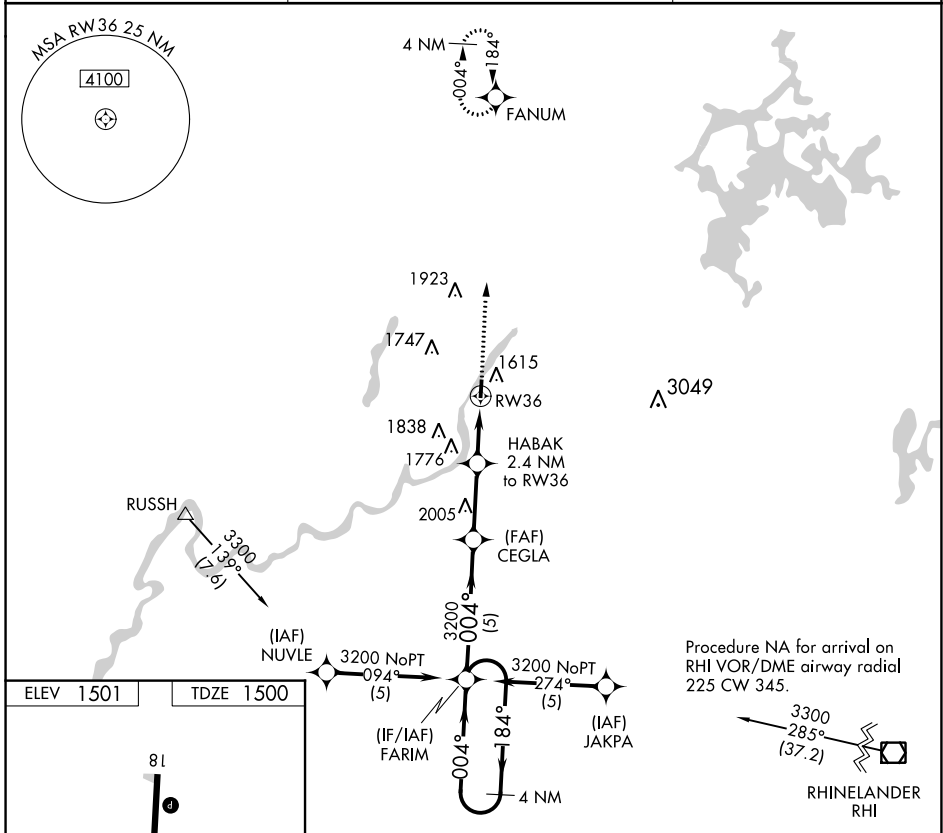

APP CRS	Rwy Idg	3200
004°	TDZE	1500
	Apt Elev	1501

RNAV (GPS) RWY 36

PARK FALLS MUNI (PKF)

NA DME/DME RNP-0.3 NA. Procedure NA at night. Use Phillips altimeter setting. MISSED APPROACH: Climb to 3300 direct FANUM and hold.

PBH AWOS-3 125.875	MINNEAPOLIS CENTER 133.65 281.5	CTAF 122.90

CATEGORY	A	B	C	D
LNAV MDA	2000-1	500 (500-1)	2000-1¼ 500 (500-1¼)	NA
CIRCLING	2060-1	559 (600-1)	2180-2 679 (700-2)	NA

EC-3, 07 OCT 2021 to 04 NOV 2021

EC-3, 07 OCT 2021 to 04 NOV 2021