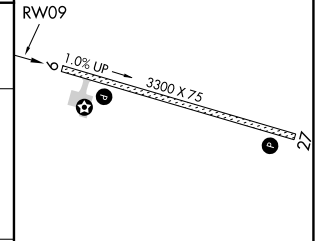

MISSED APPROACH: Climb to 3400 direct IHNIT and hold, continue climb-in-hold to 3400.

AWOS-3P 118.525	ANCHORAGE CENTER 132.75 282.35	DILLINGHAM RADIO 122.55	CTAF 122.9 ①
---------------------------	--	-----------------------------------	-------------------------------