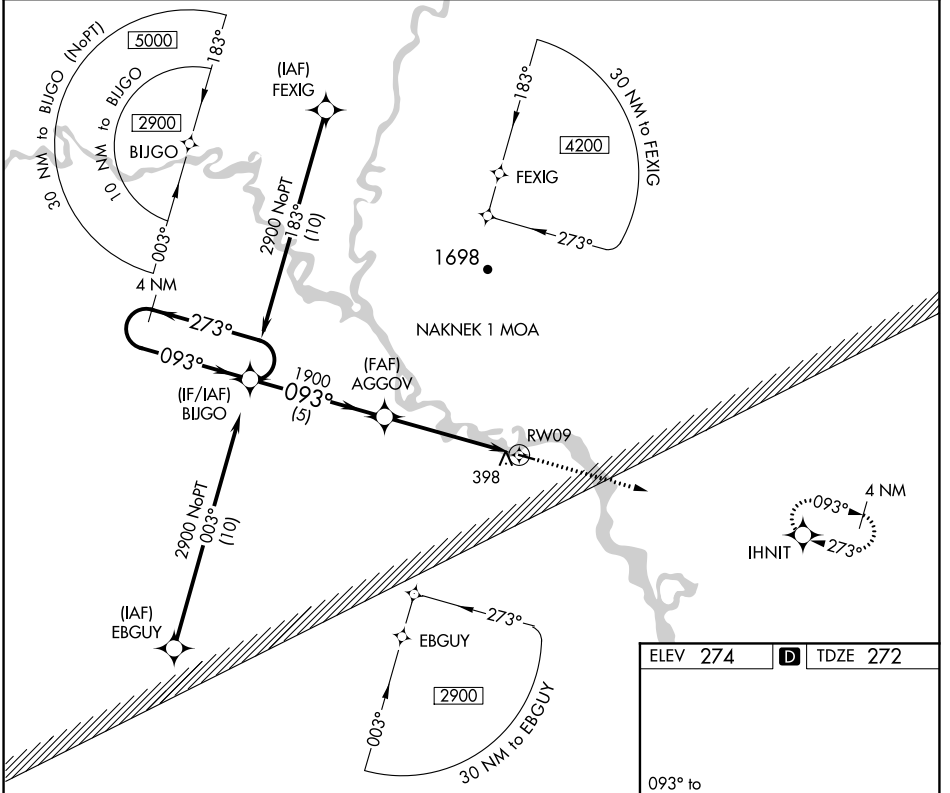

APP CRS	Rwy Idg	3300
093°	TDZE	272
	Apt Elev	274

RNAV (GPS) RWY 9

KOLIGANEK (JZZ) (P.AJZ)

⚠ When local altimeter setting not received, use new Stuyahok altimeter setting and increase all MDA 60 feet. DME/DME RNP-0.3 NA.
⚠ Helicopter visibility reduction below 1 SM NA. Procedure NA at night.

MISSED APPROACH: Climb to 3400 direct IHNIT and hold, continue climb-in-hold to 3400.

AWOS-3P 118.525	ANCHORAGE CENTER 132.75 282.35	DILLINGHAM RADIO 122.55	CTAF 122.9 ①
---------------------------	--	-----------------------------------	-------------------------------

CATEGORY	A	B	C	D
LNAV MDA	720-1	448 (500-1)		NA
① CIRCLING	720-1 446 (500-1)	740-1 466 (500-1)		NA

MIRL Rwy 9-27 **①**

AK, 07 OCT 2021 to 02 DEC 2021

AK, 07 OCT 2021 to 02 DEC 2021