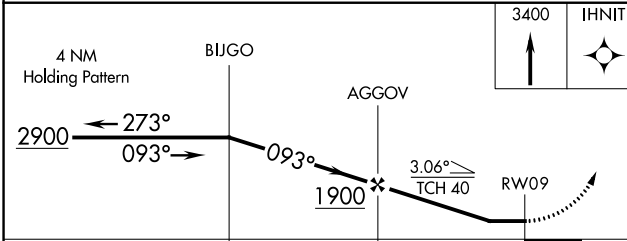

MISSED APPROACH: Climb to 3400 direct IHNIT and hold, continue climb-in-hold to 3400.

AWOS-3P 118.525	ANCHORAGE CENTER 132.75 282.35	DILLINGHAM RADIO 122.55	CTAF 122.9 ①
---------------------------	--	-----------------------------------	-------------------------------