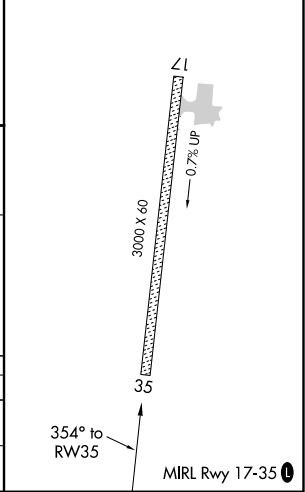

APP CRS 354°	Rwy Idg 3000
	TDZE 48
	Apt Elev 48

RNAV (GPS) RWY 35

KASIGLUK (Z09) (PFKA)

NA	DME/DME RNP-0.3 NA. Use Nunapitchuk altimeter setting, when not received, use Bethel altimeter setting.	MISSED APPROACH: Climb to 2500 direct ZEREL and hold.
-----------	---	---

16A/PPIT AWOS-3P 121.55	BET/PABE ASOS 135.45	ANCHORAGE CENTER 125.2 372.0	CTAF 122.9
-----------------------------------	--------------------------------	--	----------------------

ELEV 48	TDZE 48
----------------	----------------