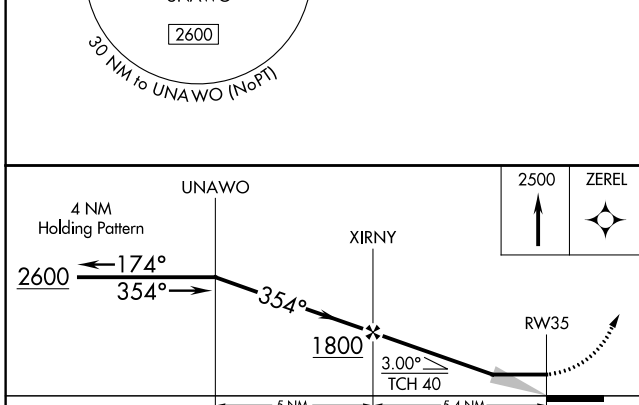

APP CRS 354°	Rwy Idg 3000
	TDZE 48
	Apt Elev 48

RNAV (GPS) RWY 35

KASIGLUK (Z09) (PFKA)

NA	DME/DME RNP-0.3 NA. Use Nunapitchuk altimeter setting, when not received, use Bethel altimeter setting.	MISSED APPROACH: Climb to 2500 direct ZEREL and hold.
-----------	---	---

16A/PPIT AWOS-3P 121.55	BET/PABE ASOS 135.45	ANCHORAGE CENTER 125.2 372.0	CTAF 122.9
-----------------------------------	--------------------------------	--	----------------------

ELEV 48	TDZE 48
----------------	----------------