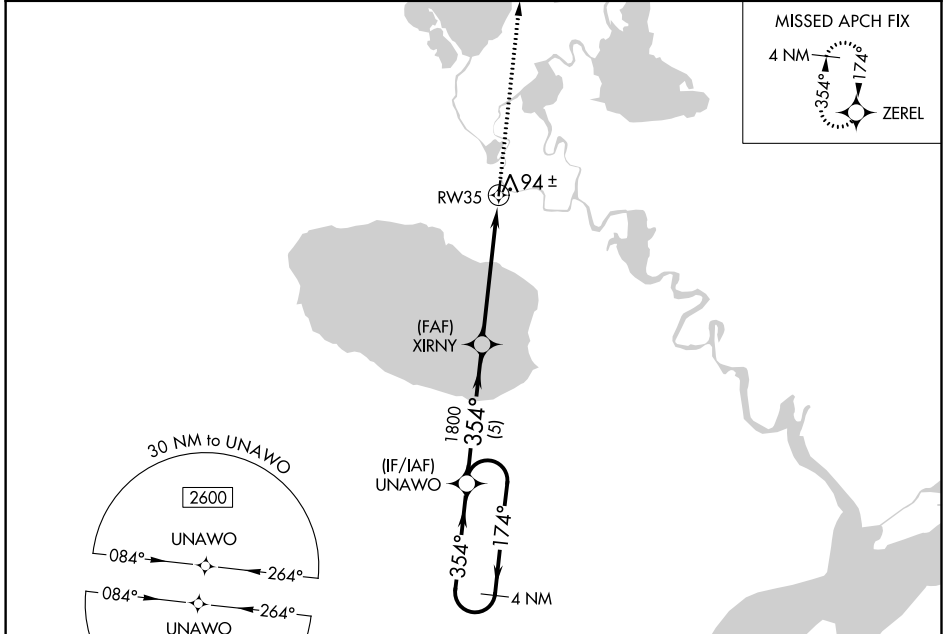

APP CRS 354°	Rwy Idg 3000
	TDZE 48
	Apt Elev 48

RNAV (GPS) RWY 35

KASIGLUK (Z09) (PFKA)

NA	DME/DME RNP-0.3 NA. Use Nunapitchuk altimeter setting, when not received, use Bethel altimeter setting.	MISSED APPROACH: Climb to 2500 direct ZEREL and hold.
-----------	---	---

16A/PPIT AWOS-3P 121.55	BET/PABE ASOS 135.45	ANCHORAGE CENTER 125.2 372.0	CTAF 122.9
-----------------------------------	--------------------------------	--	----------------------

ELEV 48	TDZE 48
----------------	----------------

CATEGORY	A	B	C	D
LNAV MDA	680-1	632 (700-1)		NA
CIRCLING	720-1	672 (700-1)		NA

AK, 07 OCT 2021 to 02 DEC 2021

AK, 07 OCT 2021 to 02 DEC 2021