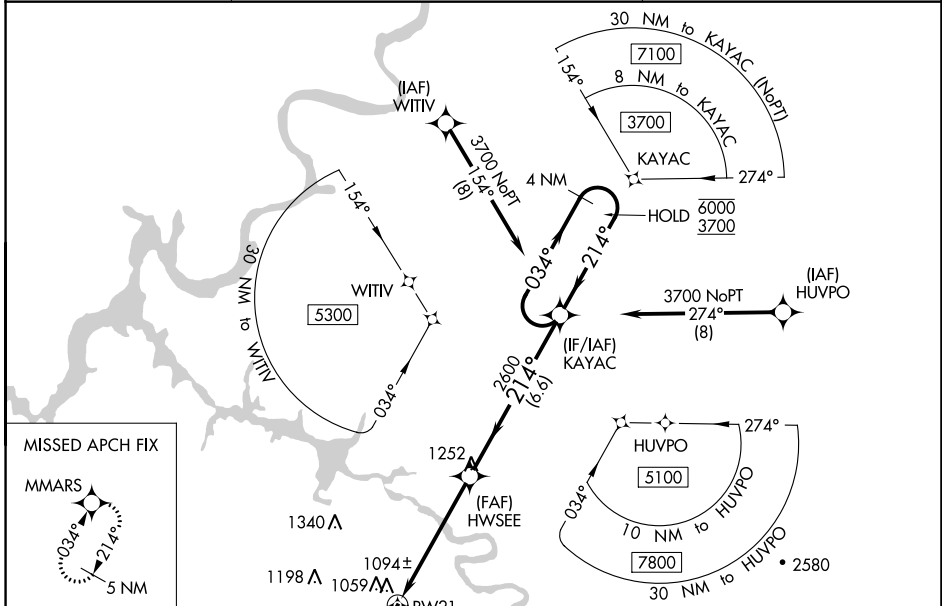

WAAS CH 45731 W21A	APP CRS 214°	Rwy Idg TDZE Apt Elev	6200 866 866

RNAV (GPS) RWY 21

CLEVELAND RGNL JETPORT (RZR)

RNP APCH.	MISSED APPROACH: Climb to 4100 direct MMARS and hold, continue climb-in-hold to 4100.

AWOS-3 120.475	CHATTANOOGA APP CON ★ 125.1	UNICOM 122.7 (CTAF) ①

ELEV 866	D	TDZE 866