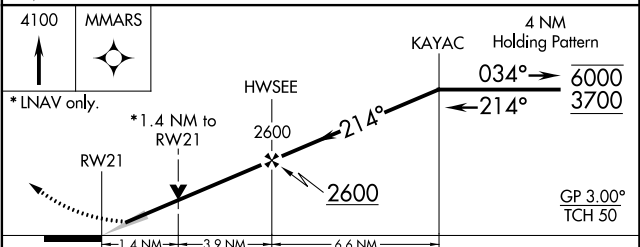

CATEGORY	A	B	C	D
LPV DA	1066-³/₄		200 (200-³/₄)	
LNAV/VNAV DA	1276-1¹/₂		410 (500-1¹/₂)	
LNAV MDA	1360-1	494 (500-1)	1360-1³/₈	494 (500-1³/₈)
C CIRCLING	1460-1	594 (600-1)	1580-2 714 (800-2)	1780-3 914 (1000-3)

SE-1, 07 OCT 2021 to 04 NOV 2021

SE-1, 07 OCT 2021 to 04 NOV 2021