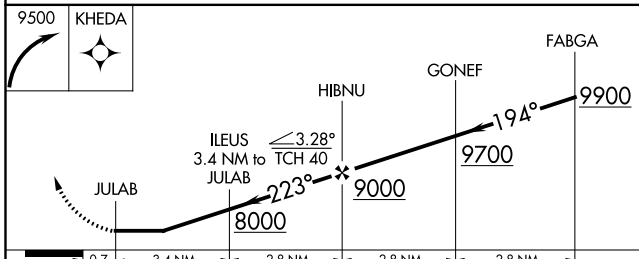

WAAS CH 60942 W24A	APP CRS 223°	Rwy Idg TDZE Apt Elev	7000 6549 6549

RNAV (GPS) RWY 24

DIXON (DWX)

⚠ Rwy 24 helicopter visibility reduction below 1 SM NA.
⚠ DME/DME RNP-0.3 NA. Straight-in Rwy 24 NA at night,
Circling Rwy 24 NA at night.

MISSED APPROACH: Climbing right turn to 9500
direct KHEDA and hold, continue climb-in-hold to
9500.

AWOS-3PT 119.425	DENVER CENTER 120.475 235.975	CTAF 122.90

NW-1, 07 OCT 2021 to 04 NOV 2021

NW-1, 07 OCT 2021 to 04 NOV 2021

ELEV 6549	TDZE 6549

CATEGORY	A	B	C	D
LP MDA	7400-1 851 (900-1)	7400-1¼ 851 (900-1¼)	7400-2½	851 (900-2½)
LNAV MDA	7420-1 871 (900-1)	7420-1¼ 871 (900-1¼)	7420-2½	871 (900-2½)
C CIRCLING	7420-1¼ 871 (900-1¼)		7440-2¾ 891 (900-2¾)	7900-3 1351 (1400-3)

MIRL Rwy 6-24 **0**
REIL Rws 6 and 24 **0**