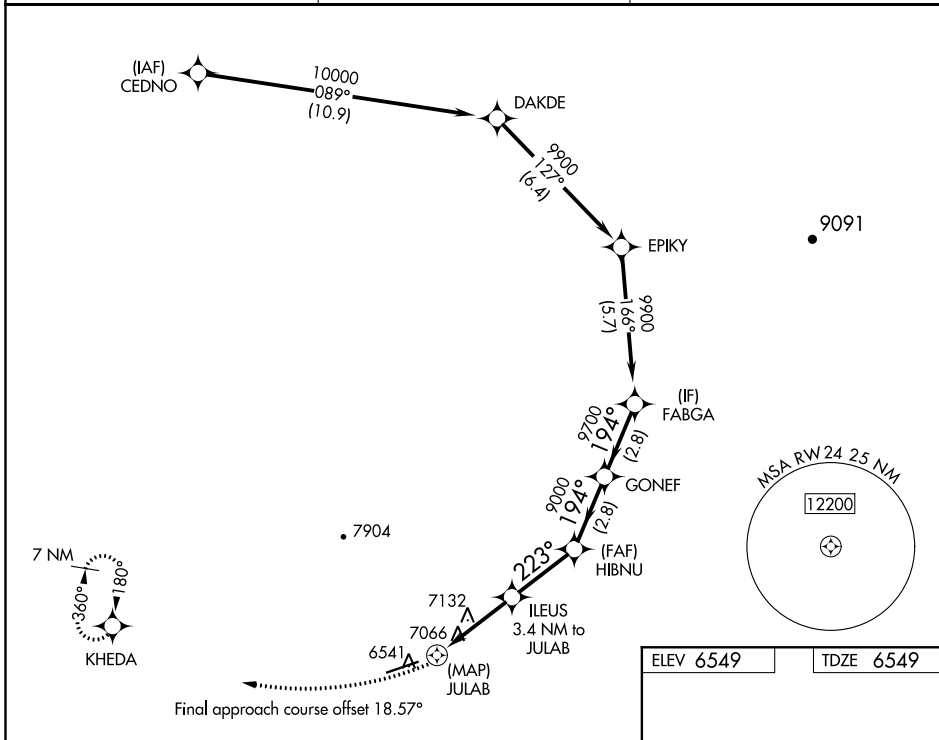

WAAS CH 60942 W24A	APP CRS 223°	Rwy Idg TDZE Apt Elev	7000 6549 6549
--	------------------------	-----------------------------	---

RNAV (GPS) RWY 24

DIXON (DWX)

⚠ Rwy 24 helicopter visibility reduction below 1 SM NA.
⚠ DME/DME RNP-0.3 NA. Straight-in Rwy 24 NA at night,
 Circling Rwy 24 NA at night.

MISSED APPROACH: Climbing right turn to 9500
 direct KHEDA and hold, continue climb-in-hold to
 9500.

AWOS-3PT 119.425	DENVER CENTER 120.475 235.975	CTAF 122.90
----------------------------	---	-----------------------

NW-1, 07 OCT 2021 to 04 NOV 2021

NW-1, 07 OCT 2021 to 04 NOV 2021

ELEV 6549	TDZE 6549
-----------	-----------

CATEGORY	A	B	C	D
LP MDA	7400-1 851 (900-1)	7400-1¼ 851 (900-1¼)	7400-2½	851 (900-2½)
LNAV MDA	7420-1 871 (900-1)	7420-1¼ 871 (900-1¼)	7420-2½	871 (900-2½)
C CIRCLING	7420-1¼ 871 (900-1¼)		7440-2¾ 891 (900-2¾)	7900-3 1351 (1400-3)

MIRL Rwy 6-24 **0**
 REIL Rws 6 and 24 **0**