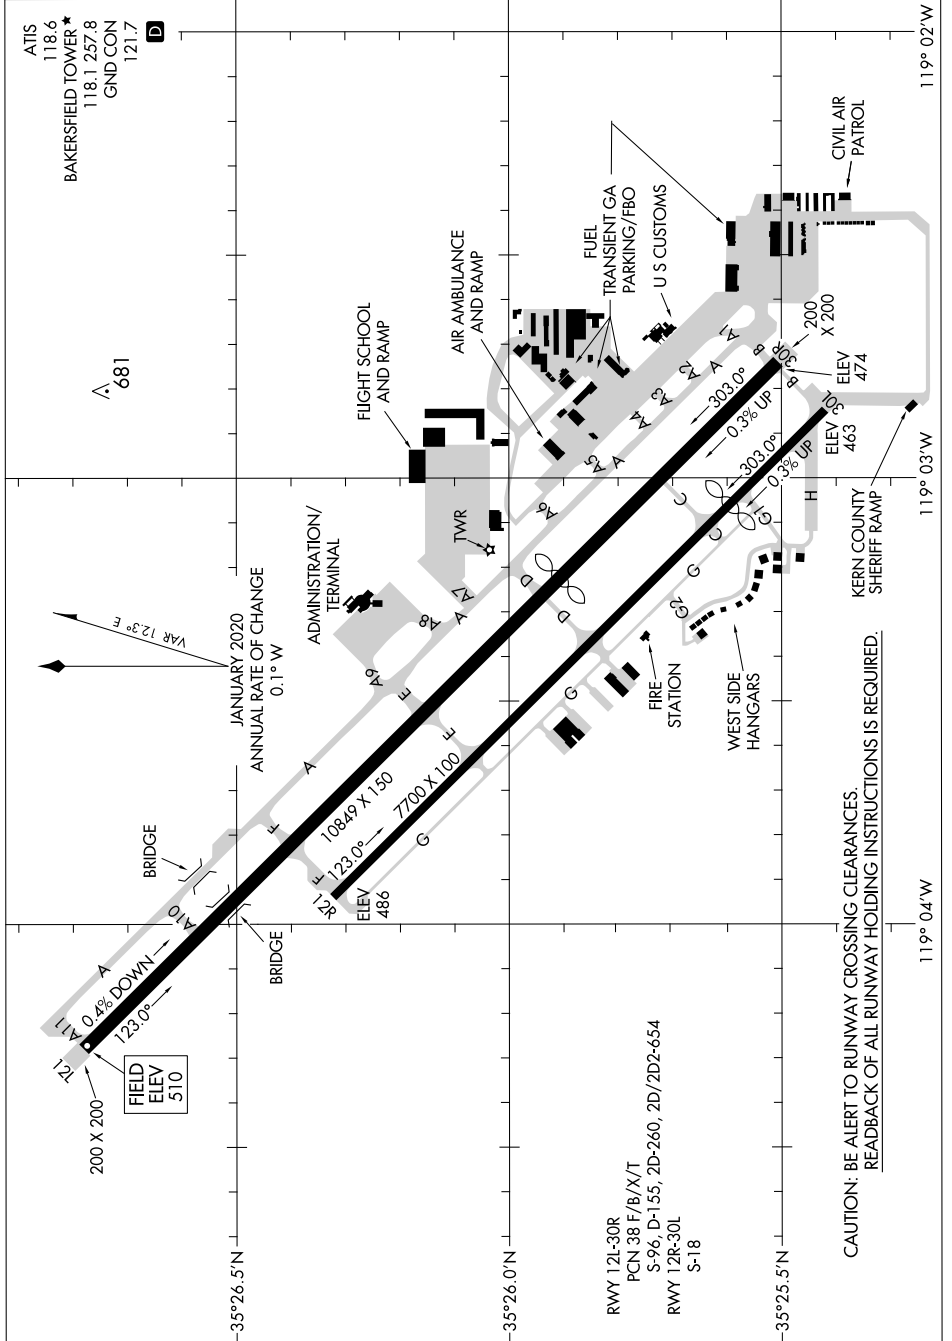

21112

# AIRPORT DIAGRAM

AL-36 (FAA)

MEADOWS FLD (BFL)  
BAKERSFIELD, CALIFORNIA

SW-3, 04 NOV 2021 to 02 DEC 2021

# AIRPORT DIAGRAM

21112

BAKERSFIELD, CALIFORNIA  
MEADOWS FLD (BFL)

SW-3, 04 NOV 2021 to 02 DEC 2021