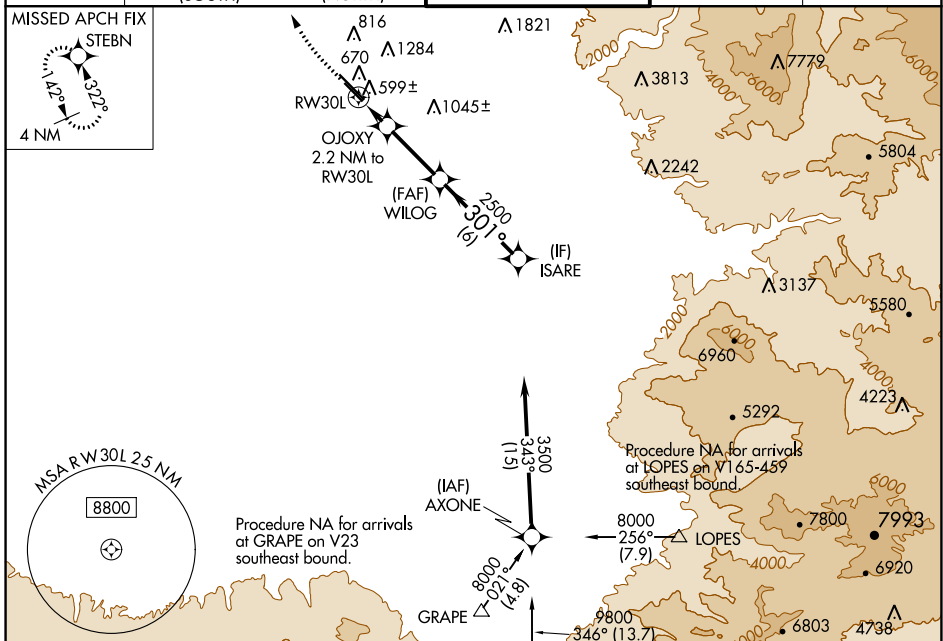

WAAS CH 82440 W30B	APP CRS 301°	Rwy Idg TDZE Apt Elev	6201 484 510
--	------------------------	-----------------------------	---

RNAV (GPS) RWY 30L

MEADOWS FLD (BFL)

For uncompensated Baro-VNAV systems, LNAV/VNAV NA below -1°C (31°F) or above 54°C (130°F). Circling NA northeast of Rwy 12L-30R.
 MISSED APPROACH: Climb to 1000 then climbing right turn to 3000 direct STEBN and hold.

ATIS 118.6	BAKERSFIELD APP CON ★ 118.8 284.625 118.9 270.3 (SOUTH) (NORTH)	BAKERSFIELD TOWER ★ 118.1 (CTAF) 257.8	GND CON 121.7	UNICOM 122.95
----------------------	--	--	-------------------------	-------------------------

ELEV 510	D TDZE 484	Procedure NA for arrival at GORMAN VORTAC on V23 southeast bound.
----------	-------------------	---

CATEGORY	A	B	C	D
LPV DA		734-7/8	250 (300-7/8)	
LNAV/VNAV DA		797-1 1/8	313 (300-1 1/8)	
LNAV MDA		860-1	376 (400-1)	
C CIRCLING	960-1	450 (500-1)	960-1 1/2 450 (500-1 1/2)	1060-2 550 (600-2)

SW-3, 04 NOV 2021 to 02 DEC 2021

SW-3, 04 NOV 2021 to 02 DEC 2021