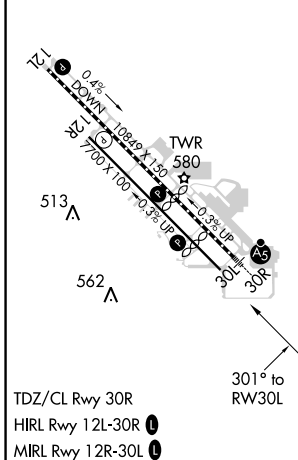

WAAS CH 82440 W30B	APP CRS 301°	Rwy Idg TDZE Apt Elev	6201 484 510
--	------------------------	-----------------------------	---

RNAV (GPS) RWY 30L

MEADOWS FLD (BFL)

For uncompensated Baro-VNAV systems, LNAV/VNAV NA below -1°C (31°F) or above 54°C (130°F). Circling NA northeast of Rwy 12L-30R.
 MISSED APPROACH: Climb to 1000 then climbing right turn to 3000 direct STEBN and hold.

ELEV 510	D TDZE 484	Procedure NA for arrival at GORMAN VORTAC on V23 southeast bound.
----------	-------------------	---

CATEGORY	A	B	C	D
LPV DA		734-7/8	250 (300-7/8)	
LNAV/VNAV DA		797-1 1/8	313 (300-1 1/8)	
LNAV MDA		860-1	376 (400-1)	
C CIRCLING	960-1	450 (500-1)	960-1 1/2 450 (500-1 1/2)	1060-2 550 (600-2)