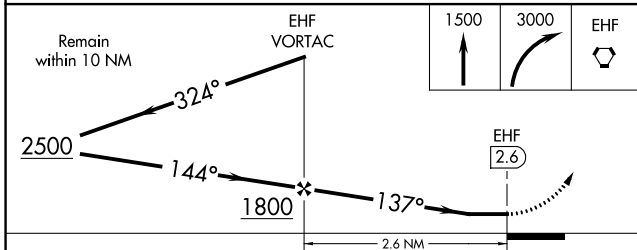

VORTAC EHF 115.4 Chan 101	APP CRS 137°	Rwy Idg TDZE Apt Elev	N/A N/A 507
---	------------------------	-----------------------------	--

VOR-A
MEADOWS FLD (BFL)

⚠ Circling not authorized northeast of Rwy 12L-30R. MISSED APPROACH: Climb to 1500 then climbing right turn to 3000 direct EHF VORTAC and hold, continue climb-in-hold to 3000.

CATEGORY	A		B		C		D	
	1000-1	493 (500-1)	1000-1½	493 (500-1½)	1060-2	553 (600-2)	FAF to MAP 2.6 NM	
ⓐ CIRCLING	1000-1	493 (500-1)	1000-1½	493 (500-1½)	1060-2	553 (600-2)	Knots	60 90 120 150 180
							Min:Sec	2:36 1:44 1:18 1:02 0:52