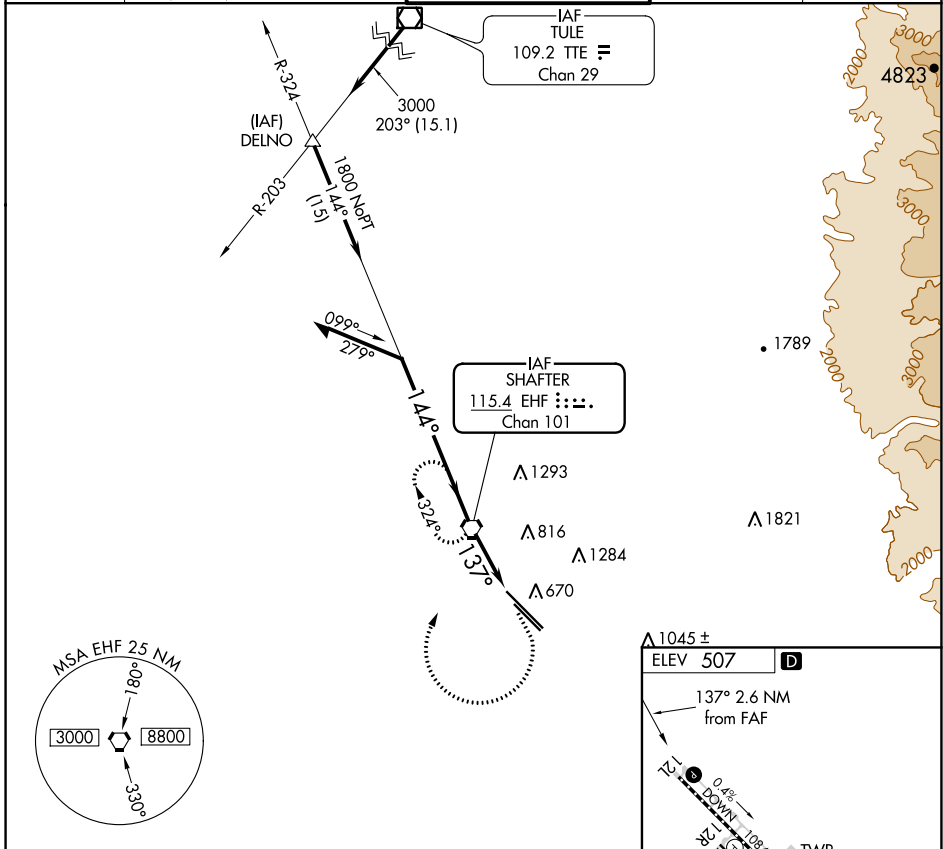

VORTAC EHF 115.4 Chan 101	APP CRS 137°	Rwy Idg TDZE Apt Elev	N/A N/A 507
---	------------------------	-----------------------------	--

VOR-A
MEADOWS FLD (BFL)

⚠ Circling not authorized northeast of Rwy 12L-30R. MISSED APPROACH: Climb to 1500 then climbing right turn to 3000 direct EHF VORTAC and hold, continue climb-in-hold to 3000.

ATIS 118.6	BAKERSFIELD APP CON* 118.8 284.625 (SOUTH) 118.9 270.3 (NORTH)	BAKERSFIELD TOWER* 118.1 (CTAF) 0 257.8	GND CON 121.7	UNICOM 122.95
----------------------	---	--	-------------------------	-------------------------

CATEGORY	A		B		C		D	
	1000-1	493 (500-1)	1000-1½	493 (500-1½)	1060-2	553 (600-2)	FAF to MAP 2.6 NM	
ⓐ CIRCLING	1000-1	493 (500-1)	1000-1½	493 (500-1½)	1060-2	553 (600-2)	Knots	60 90 120 150 180
							Min:Sec	2:36 1:44 1:18 1:02 0:52

SW-3, 04 NOV 2021 to 02 DEC 2021

SW-3, 04 NOV 2021 to 02 DEC 2021