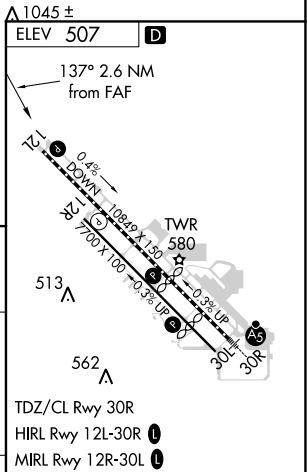

VORTAC EHF 115.4 Chan 101	APP CRS 137°	Rwy Idg TDZE Apt Elev	N/A N/A 507
---	------------------------	-----------------------------	--

VOR-A
MEADOWS FLD (BFL)

⚠ Circling not authorized northeast of Rwy 12L-30R. MISSED APPROACH: Climb to 1500 then climbing right turn to 3000 direct EHF VORTAC and hold, continue climb-in-hold to 3000.

ATIS 118.6	BAKERSFIELD APP CON* 118.8 284.625 (SOUTH) 118.9 270.3 (NORTH)	BAKERSFIELD TOWER* 118.1 (CTAF) 0 257.8	GND CON 121.7	UNICOM 122.95
----------------------	---	--	-------------------------	-------------------------

CATEGORY	A		B		C		D	
	1000-1	493 (500-1)	1000-1½	493 (500-1½)	1060-2	553 (600-2)	FAF to MAP 2.6 NM	
ⓐ CIRCLING	1000-1	493 (500-1)	1000-1½	493 (500-1½)	1060-2	553 (600-2)	Knots	60 90 120 150 180
							Min:Sec	2:36 1:44 1:18 1:02 0:52