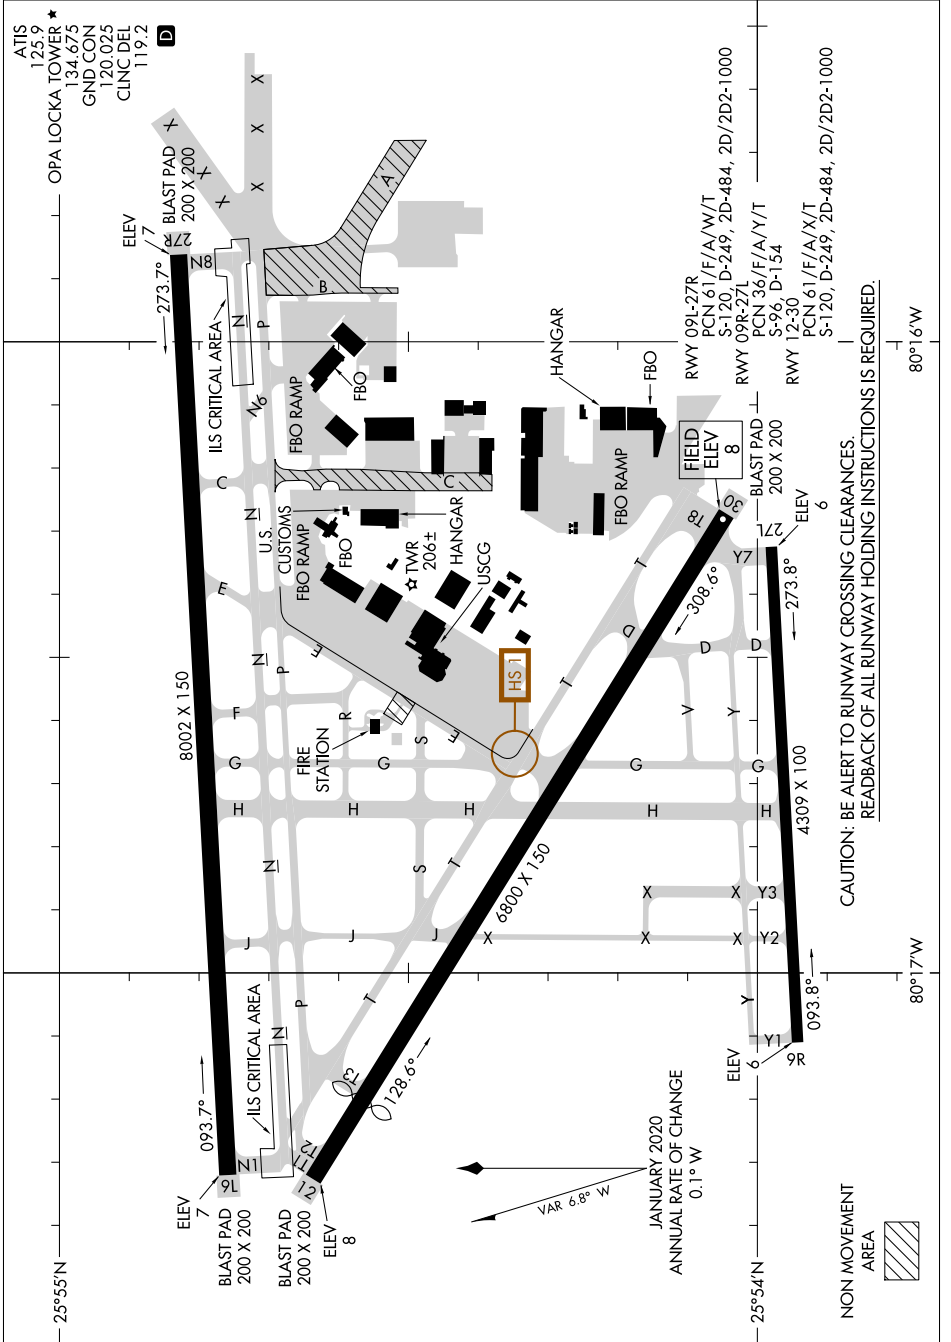

AIRPORT DIAGRAM

AL-256 (FAA)

MIAMI-OPA LOCKA EXEC (OPF)

MIAMI, FLORIDA

SE-3, 04 NOV 2021 to 02 DEC 2021

CAUTION: BE ALERT TO RUNWAY CROSSING CLEARANCES.
READBACK OF ALL RUNWAY HOLDING INSTRUCTIONS IS REQUIRED.

AIRPORT DIAGRAM

MIAMI, FLORIDA
MIAMI-OPA LOCKA EXEC (OPF)

SE-3, 04 NOV 2021 to 02 DEC 2021