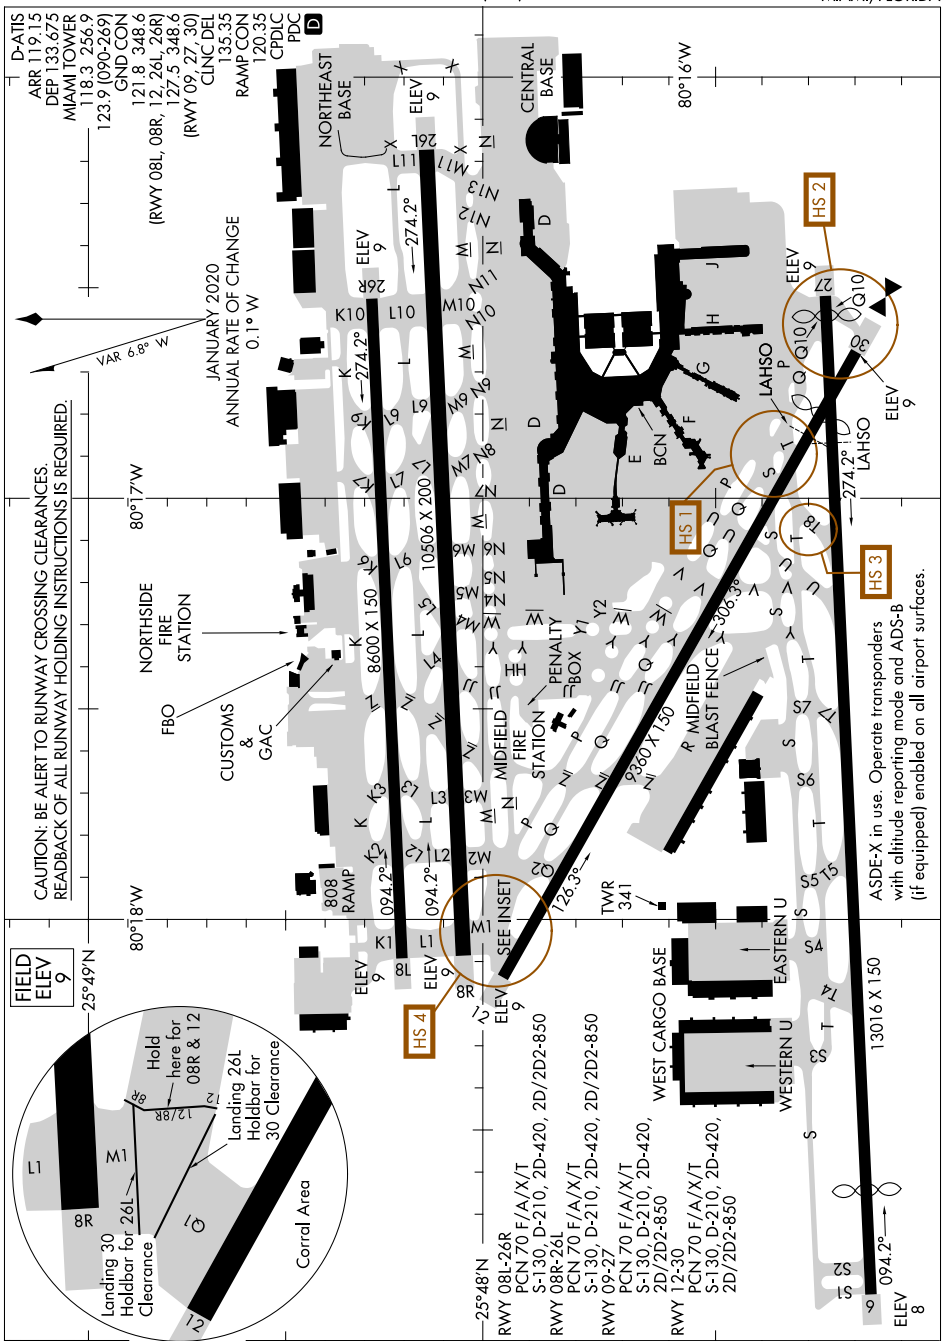

AIRPORT DIAGRAM

AL-257 (FAA)

MIAMI INTL (MIA)
MIAMI, FLORIDA

SE-3, 04 NOV 2021 to 02 DEC 2021

SE-3, 04 NOV 2021 to 02 DEC 2021

AIRPORT DIAGRAM

MIAMI, FLORIDA
MIAMI INTL (MIA)