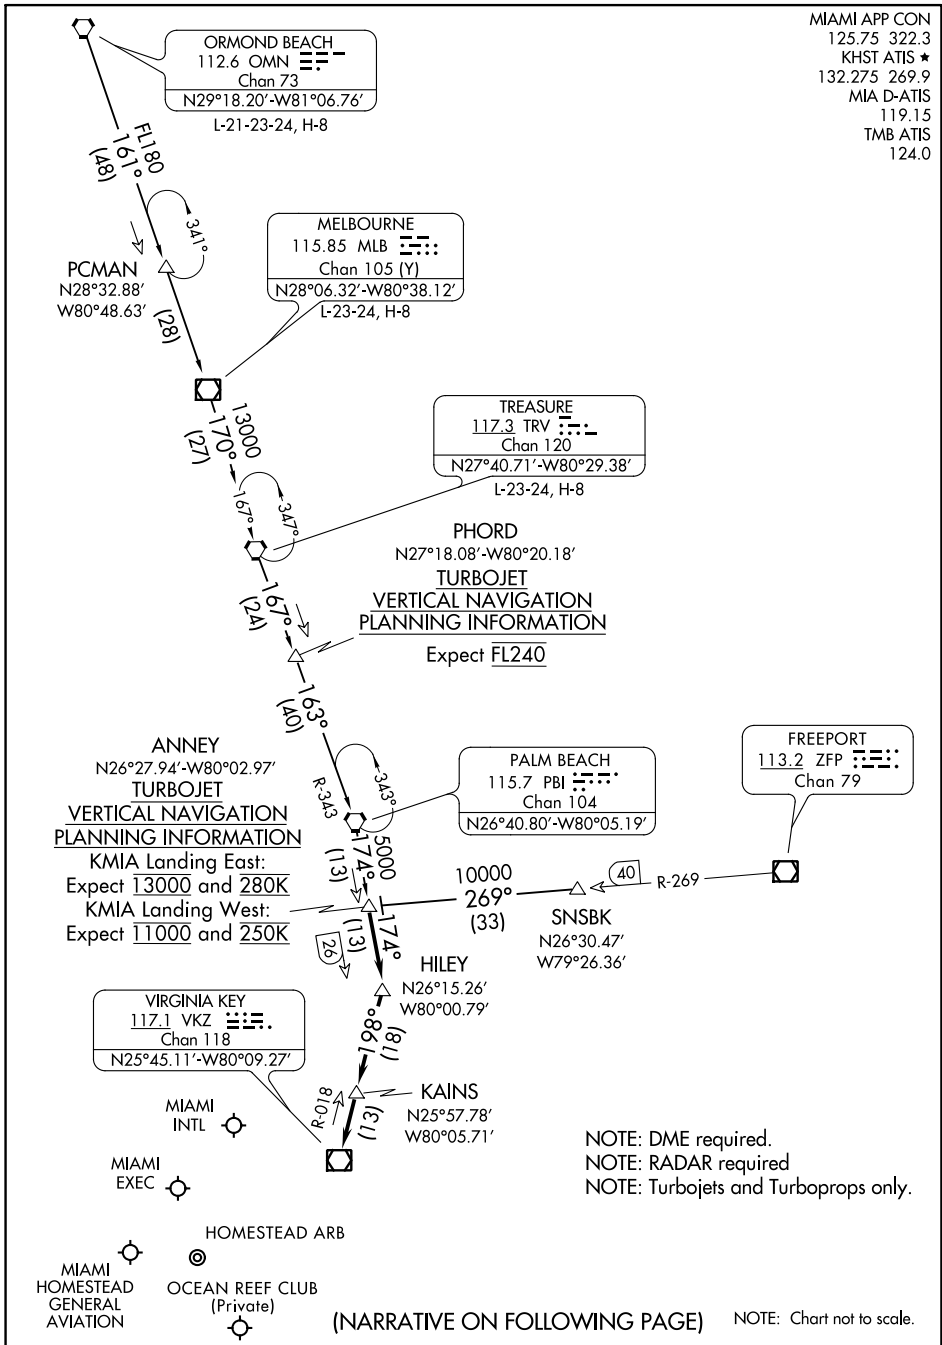

ANNEY FOUR ARRIVAL

MIAMI, FLORIDA

MIAMI APP CON
 125.75 322.3
 KHST ATIS ★
 132.275 269.9
 MIA D-ATIS
 119.15
 TMB ATIS
 124.0

SE-3, 04 NOV 2021 to 02 DEC 2021

SE-3, 04 NOV 2021 to 02 DEC 2021

ANNEY FOUR ARRIVAL

(ANNEY.ANNEY4) 07DEC17

MIAMI, FLORIDA