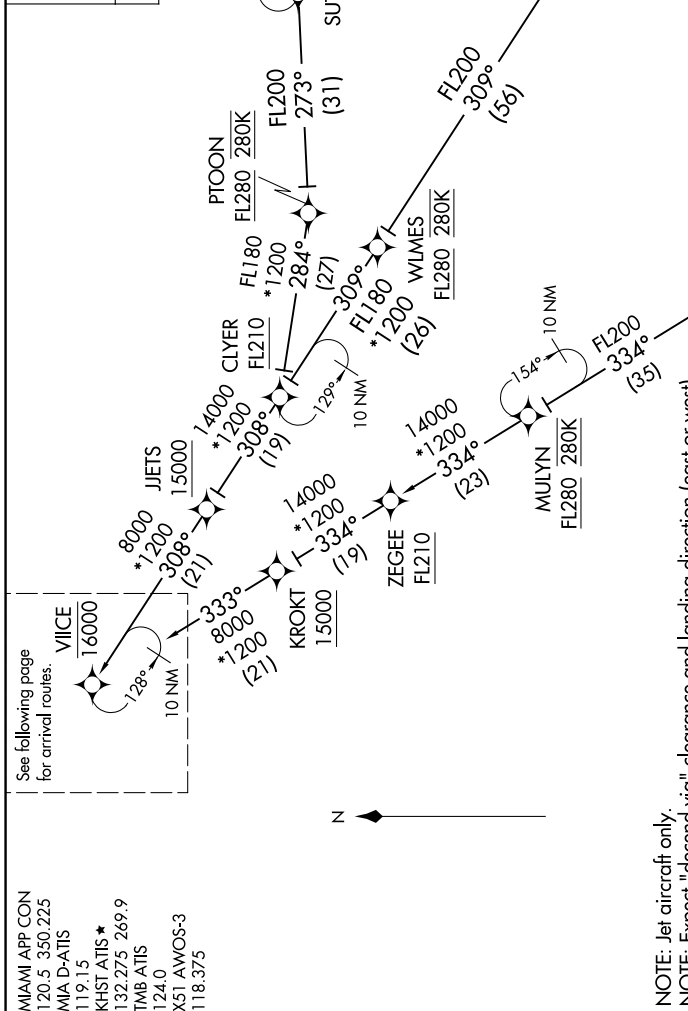

VIICE ONE ARRIVAL (RNAV) Transition Routes

MIAMI, FLORIDA

SE-3, 04 NOV 2021 to 02 DEC 2021

RNAV 1 - DME/DME/IRU or GPS ZEUSS TRANSITION, RNP 1 - GPS MADIZ TRANSITION, RNP 1 - GPS ZQA TRANSITION, RNP 1 - GPS
RADAR required

KIDDY TRANSITION (KIDDY.VIICE1)
MADIZ TRANSITION (MADIZ.VIICE1)
NASSAU TRANSITION (ZQA.VIICE1)
PTOON TRANSITION (PTOON.VIICE1)
ZEGEE TRANSITION (ZEGEE.VIICE1)
ZEUSS TRANSITION (ZEUSS.VIICE1)

NOTE: Chart not to scale.

(CONTINUED ON FOLLOWING PAGE)

SE-3, 04 NOV 2021 to 02 DEC 2021

VIICE ONE ARRIVAL (RNAV) Transition Routes

MIAMI, FLORIDA