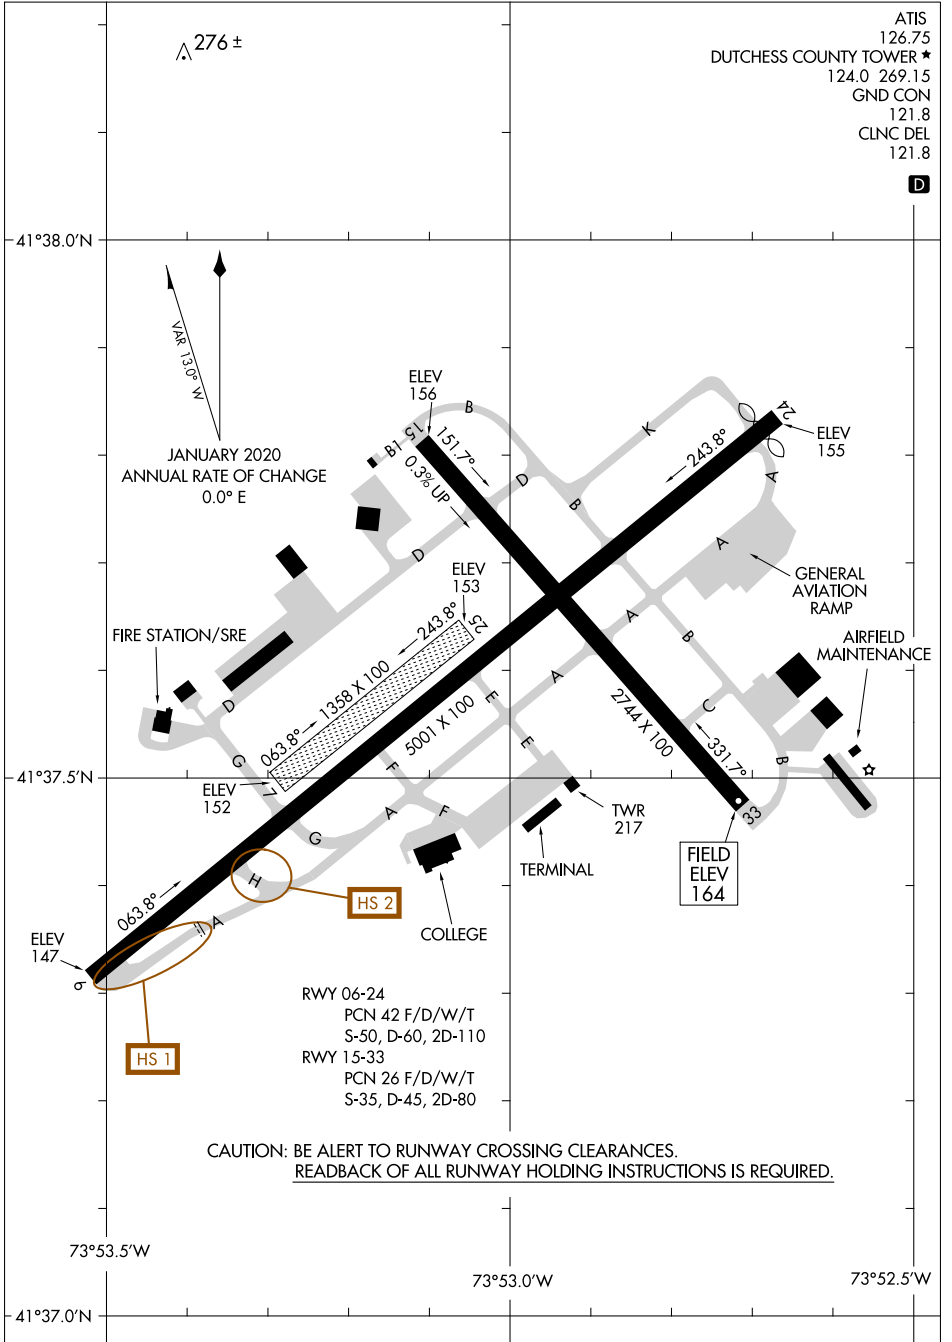

# AIRPORT DIAGRAM

21112

AL-286 (FAA)

HUDSON VALLEY RGNL (POU)  
POUGHKEEPSIE, NEW YORK

ATIS 126.75  
 DUTCHESS COUNTY TOWER ★ 124.0 269.15  
 GND CON 121.8  
 CLNC DEL 121.8

D

NE-2, 04 NOV 2021 to 02 DEC 2021

NE-2, 04 NOV 2021 to 02 DEC 2021

# AIRPORT DIAGRAM

21112

POUGHKEEPSIE, NEW YORK  
HUDSON VALLEY RGNL (POU)