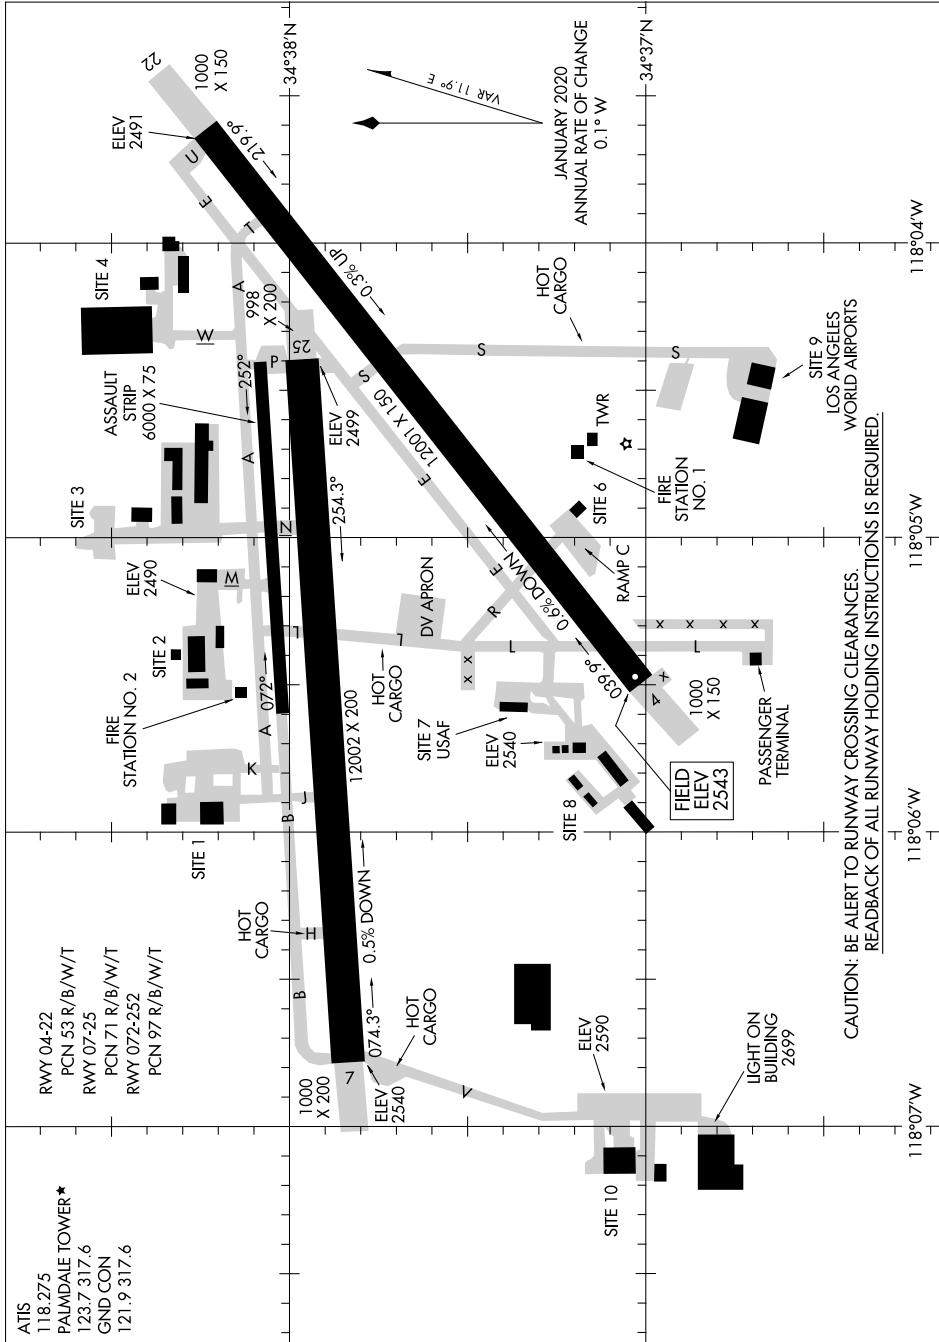

AIRPORT DIAGRAM

AL-310 (FAA)

PALMDALE USAF PLANT 42 (PMD)
PALMDALE, CALIFORNIA

SW-3, 04 NOV 2021 to 02 DEC 2021

CAUTION: BE ALERT TO RUNWAY CROSSING CLEARANCES.
READBACK OF ALL RUNWAY HOLDING INSTRUCTIONS IS REQUIRED.

SW-3, 04 NOV 2021 to 02 DEC 2021

AIRPORT DIAGRAM

PALMDALE, CALIFORNIA
PALMDALE USAF PLANT 42 (PMD)