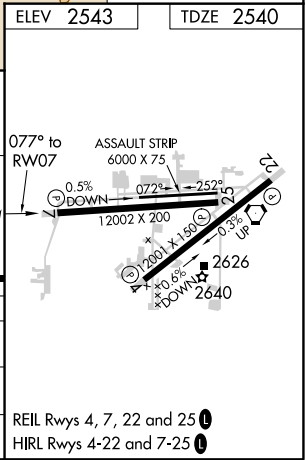

WAAS CH 53441 W07A	APP CRS 077°	Rwy ldg 12002 TDZE 2540 Apt Elev 2543
--	------------------------	--

RNAV (GPS) RWY 7

PALMDALE USAF PLANT 42 (PMD)

RNP APCH.	MISSED APPROACH: Climbing right turn to 7000 direct IMSJ and hold.
Circling NA for Cats C and D south of Rws 4 and 25.	

ATIS 118.275	JOSHUA APP CON 124.55 363.0	PALMDALE TOWER * 123.7 (CTAF) 0 317.6	GND CON 121.9 317.6
------------------------	---------------------------------------	---	-------------------------------

	ELEV 2543	TDZE 2540					
JEFFY	YUGKU	RGAMI	HJVYU	JITLA	UWEJO	ZENAB	IMSJ
8000	7100	7000	6200	5500	4440	3180	7000
-5.3 NM		-6.6 NM		3 NM		3 NM	
-2.8 NM		-3.4 NM		-0.8 NM		-0.8 NM	
CATEGORY	A	B	C	D			
LP MDA	2880-1		340 (400-1)				
LNAV MDA	2920-1		380 (400-1)				
CIRCLING	3020-1 477 (500-1)	3060-1 517 (600-1)	3140-1½ 597 (600-1½)	3740-3 1197 (1200-3)			