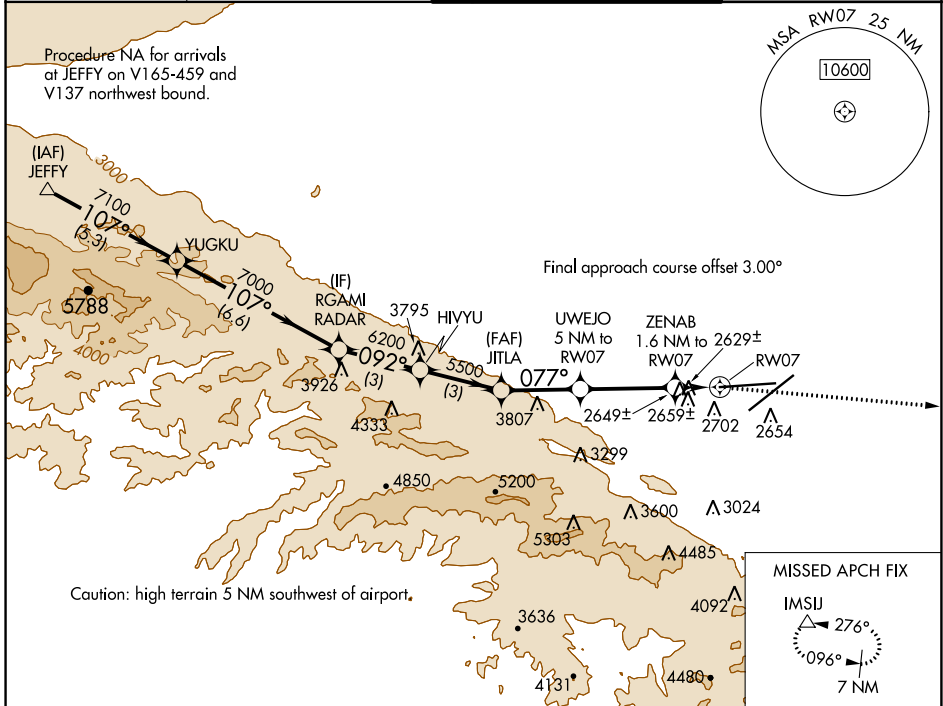

WAAS CH 53441 W07A	APP CRS 077°	Rwy ldg 12002 TDZE 2540 Apt Elev 2543

RNAV (GPS) RWY 7

PALMDALE USAF PLANT 42 (PMD)

RNP APCH.	MISSED APPROACH: Climbing right turn to 7000 direct IMSJ and hold.
Circling NA for Cats C and D south of Rws 4 and 25.	

ATIS 118.275	JOSHUA APP CON 124.55 363.0	PALMDALE TOWER * 123.7 (CTAF) 0 317.6	GND CON 121.9 317.6

	ELEV 2543	TDZE 2540					
JEFFY	YUGKU	RGAMI	HJVYU	JITLA	UWEJO	ZENAB	IMSJ
8000	7100	7000	6200	5500	4440	3180	7000
-5.3 NM		-6.6 NM		3 NM		3 NM	
-2.8 NM		-3.4 NM		-0.8 NM		-0.8 NM	
CATEGORY	A	B	C	D			
LP MDA	2880-1		340 (400-1)				
LNAV MDA	2920-1		380 (400-1)				
CIRCLING	3020-1 477 (500-1)	3060-1 517 (600-1)	3140-1½ 597 (600-1½)	3740-3 1197 (1200-3)