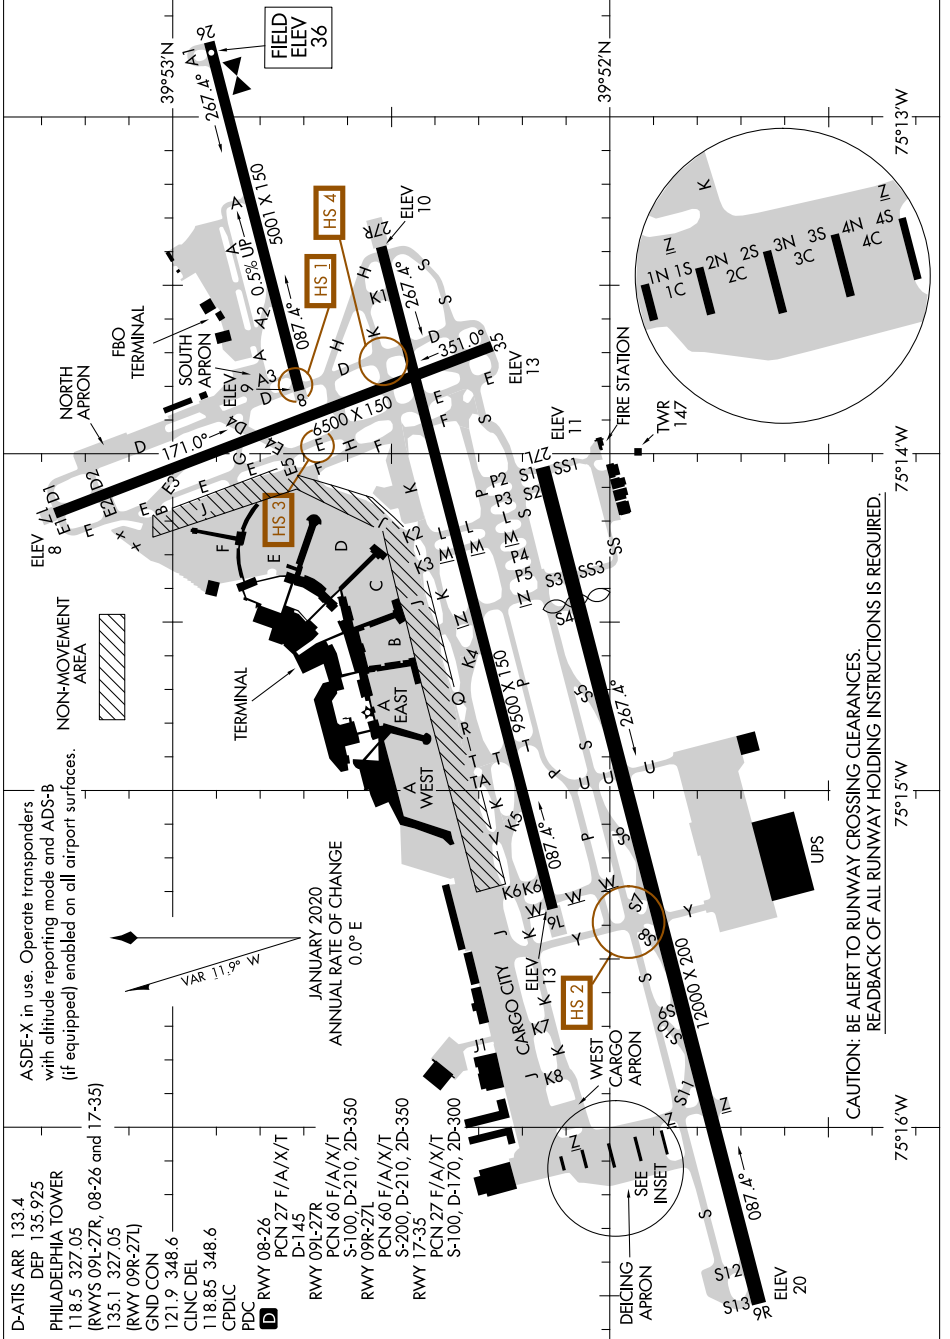

AIRPORT DIAGRAM

AL-320 (FAA)

PHILADELPHIA INTL (PHL)
PHILADELPHIA, PENNSYLVANIA

NE-4, 04 NOV 2021 to 02 DEC 2021

AIRPORT DIAGRAM

PHILADELPHIA, PENNSYLVANIA
PHILADELPHIA INTL (PHL)

NE-4, 04 NOV 2021 to 02 DEC 2021