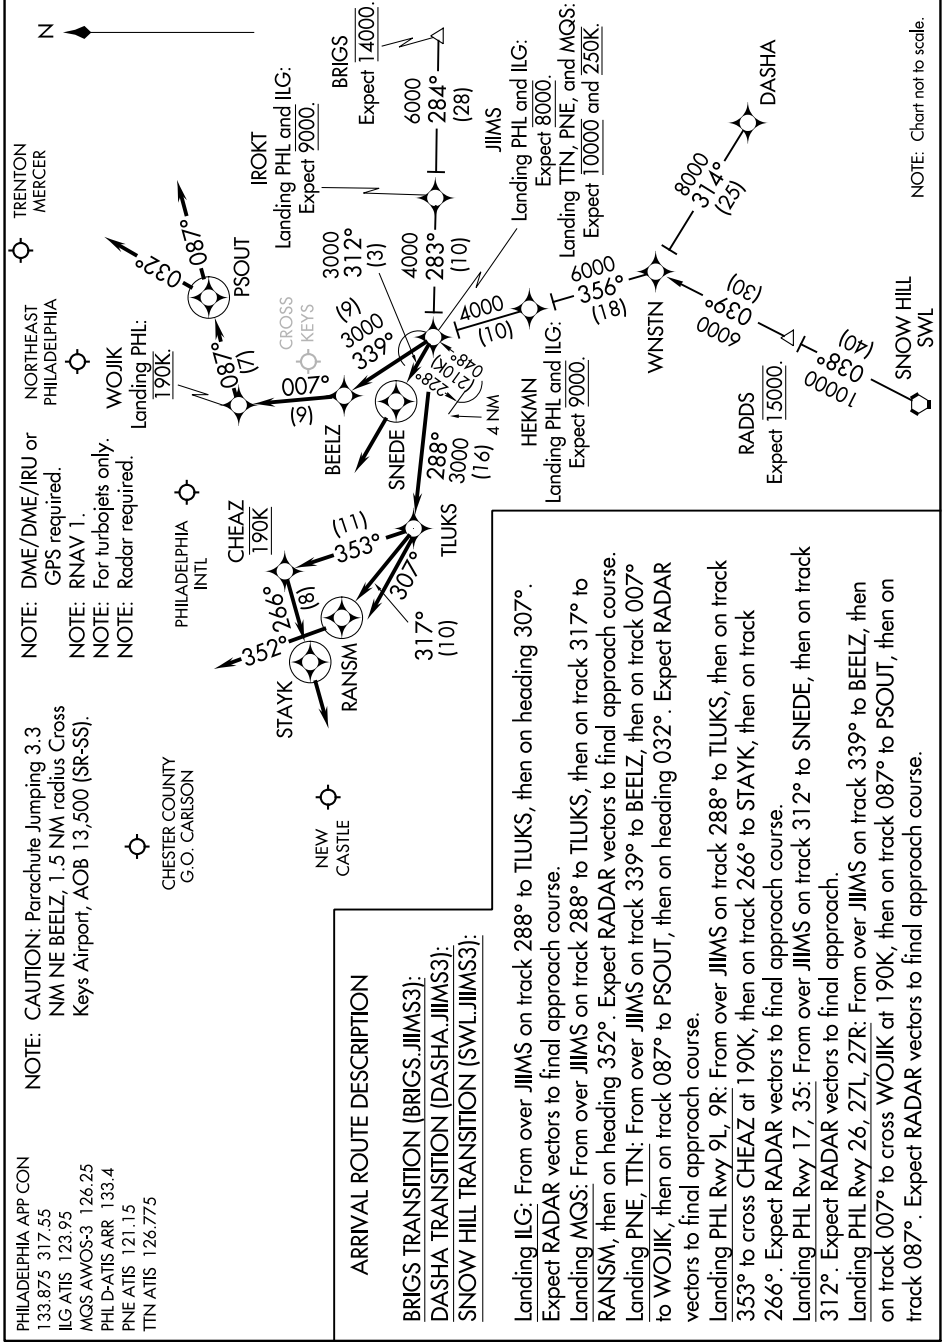

JIIIMS THREE ARRIVAL (RNAV)

PHILADELPHIA, PENNSYLVANIA

NE-4, 04 NOV 2021 to 02 DEC 2021

PHILADELPHIA APP CON
133.875 317.55
ILG ATIS 123.95
MGS AWOS-3 126.25
PHL D-ATIS ARR 133.4
PNE ATIS 121.15
TTN ATIS 126.775

JIIIMS THREE ARRIVAL (RNAV)

PHILADELPHIA, PENNSYLVANIA

NE-4, 04 NOV 2021 to 02 DEC 2021

NOTE: Chart not to scale.