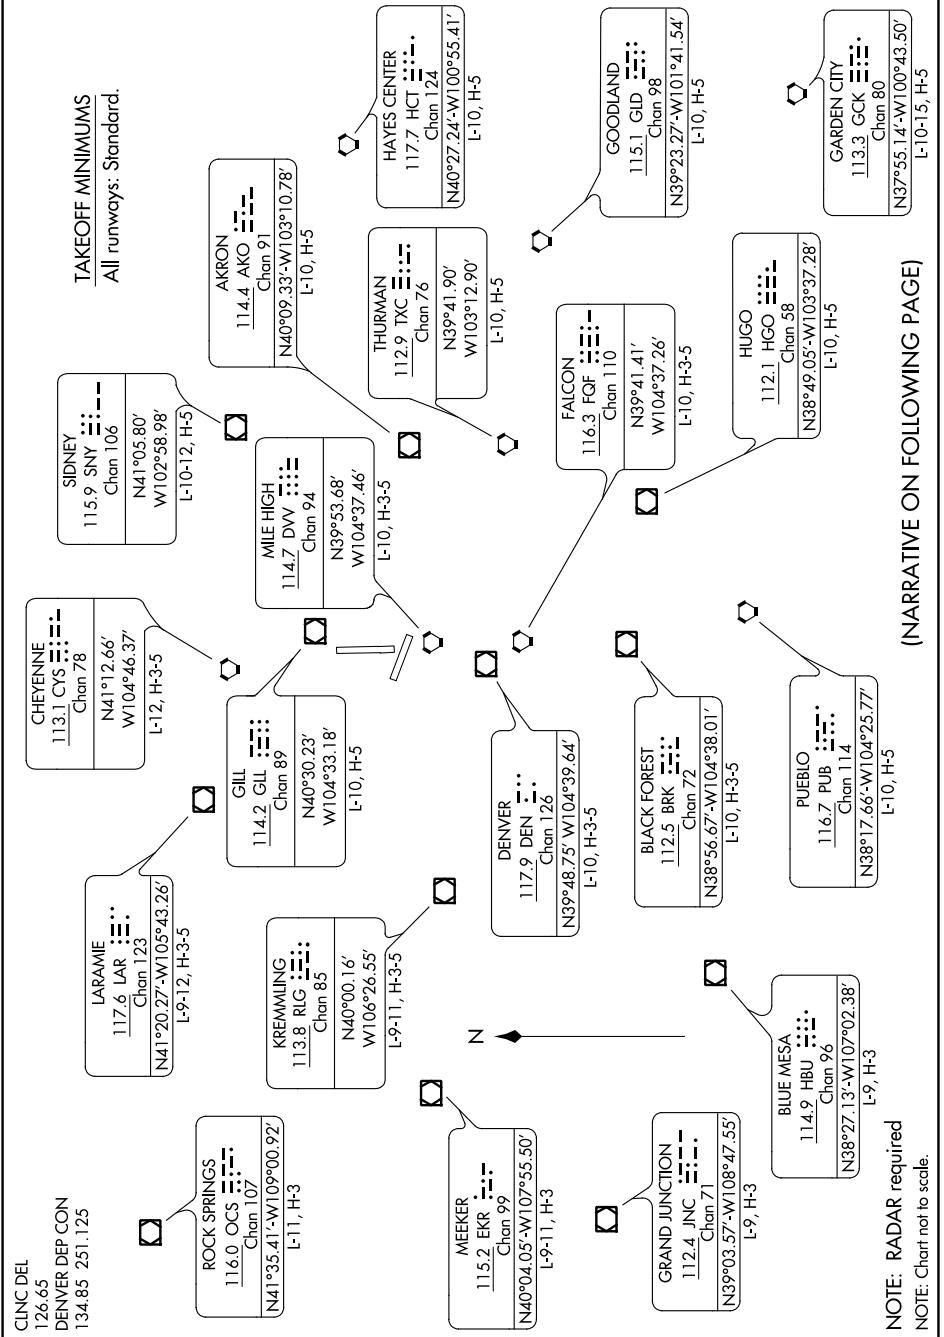

DENVER TWO DEPARTURE

AL-325 (FAA)

GREELEY-WELD COUNTY (GXY)
GREELEY, COLORADO

SW-1, 04 NOV 2021 to 02 DEC 2021

(NARRATIVE ON FOLLOWING PAGE)

SW-1, 04 NOV 2021 to 02 DEC 2021

DENVER TWO DEPARTURE

GREELEY, COLORADO
GREELEY-WELD COUNTY (GXY)

NOTE: RADAR required
NOTE: Chart not to scale.