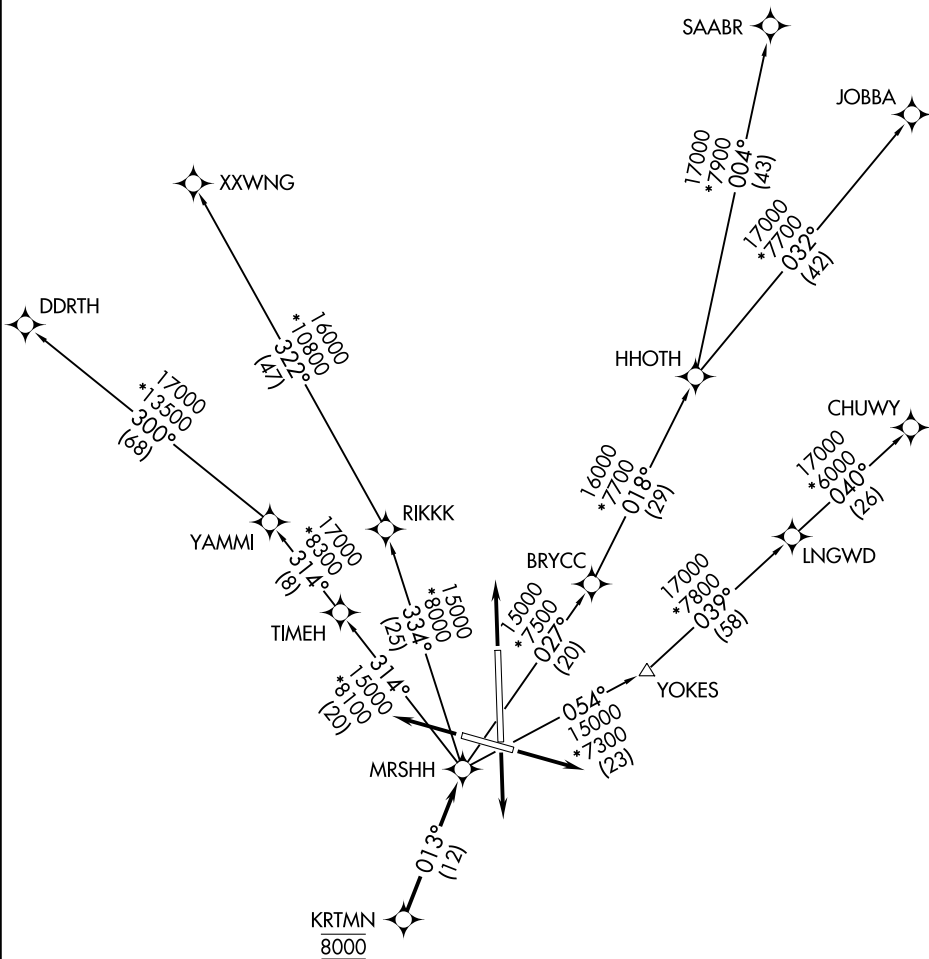

CLNC DEL
126.65
DENVER DEP CON
134.85 251.125

**TOP ALTITUDE:
FL230**

SW-1, 04 NOV 2021 to 02 DEC 2021

SW-1, 04 NOV 2021 to 02 DEC 2021

TAKEOFF MINIMUMS

Rwys 10, 17, 28, 35: Standard.

NOTE: DME/DME/IRU or GPS required.

NOTE: RNAV 1.

NOTE: Turbojets only.

NOTE: RADAR required.

NOTE: Chart not to scale.

(NARRATIVE ON FOLLOWING PAGE)