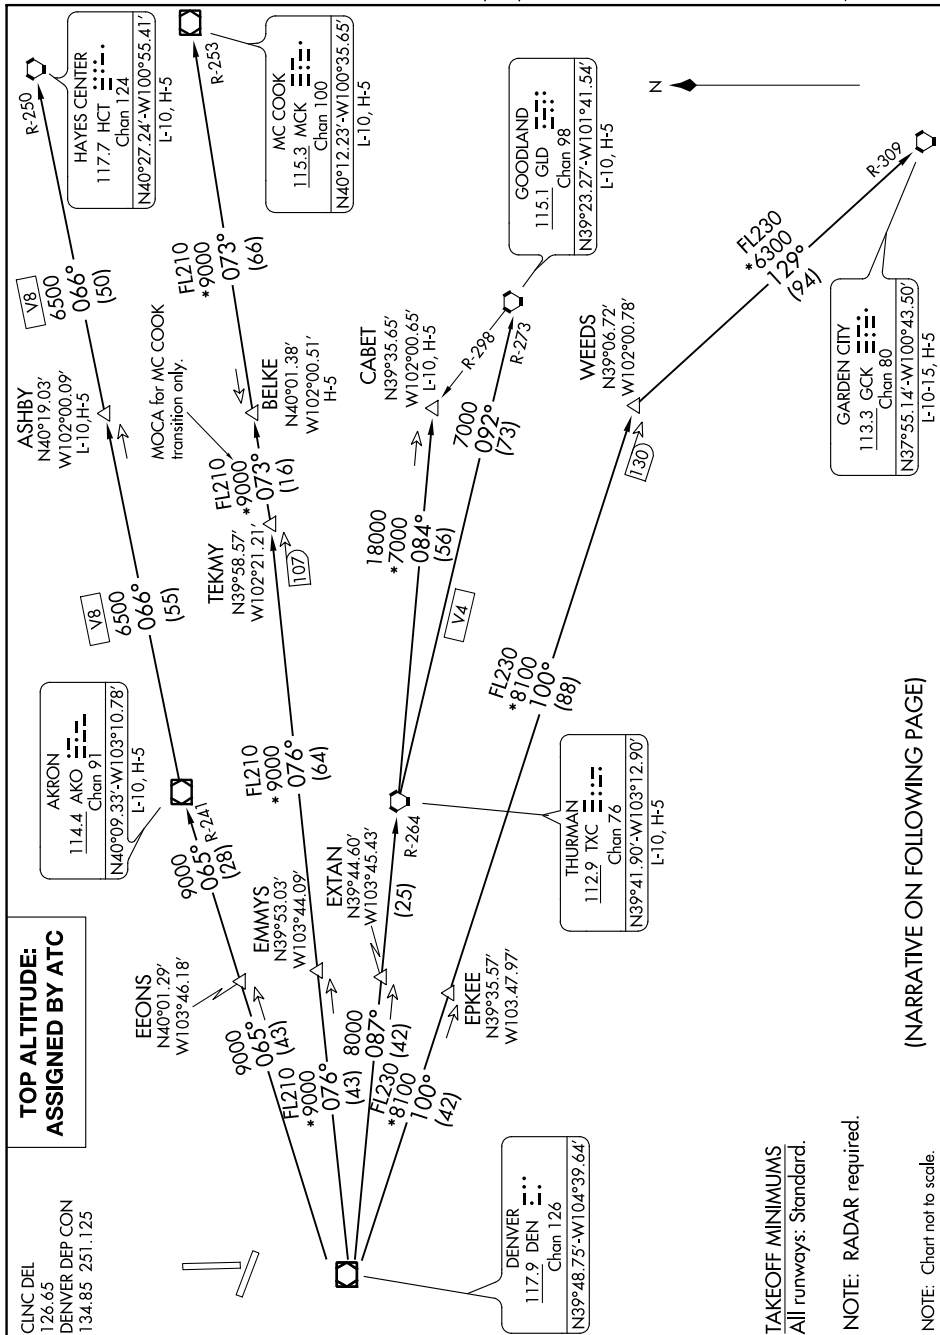

PLAINS ONE DEPARTURE

AL-325 (FAA)

GREELEY-WELD COUNTY (GXY)
GREELEY, COLORADO

SW-1, 04 NOV 2021 to 02 DEC 2021

TOP ALTITUDE: ASSIGNED BY ATC

CINC DEL
126.65
DENVER DEP CON
134.85 251.125

TAKEOFF MINIMUMS
All runways: Standard.

NOTE: RADAR required.

NOTE: Chart not to scale.

(NARRATIVE ON FOLLOWING PAGE)

SW-1, 04 NOV 2021 to 02 DEC 2021

PLAINS ONE DEPARTURE