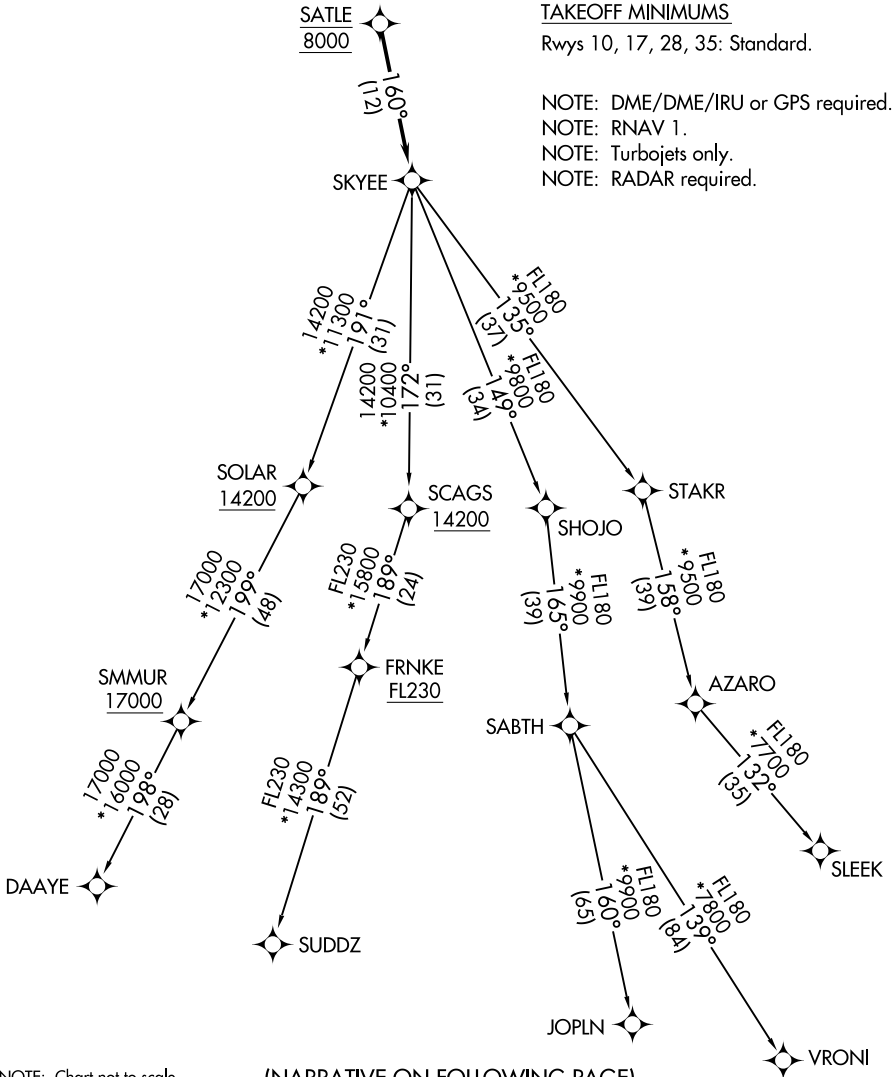

SKYEE ONE DEPARTURE (RNAV)

AL-325 (FAA)

**TOP ALTITUDE:
FL230**

CLNC DEL
126.65
DENVER DEP CON
134.85 251.125

TAKEOFF MINIMUMS

Rwys 10, 17, 28, 35: Standard.

NOTE: DME/DME/IRU or GPS required.

NOTE: RNAV 1.

NOTE: Turbojets only.

NOTE: RADAR required.

SW-1, 04 NOV 2021 to 02 DEC 2021

SW-1, 04 NOV 2021 to 02 DEC 2021

NOTE: Chart not to scale.

(NARRATIVE ON FOLLOWING PAGE)

SKYEE ONE DEPARTURE (RNAV)