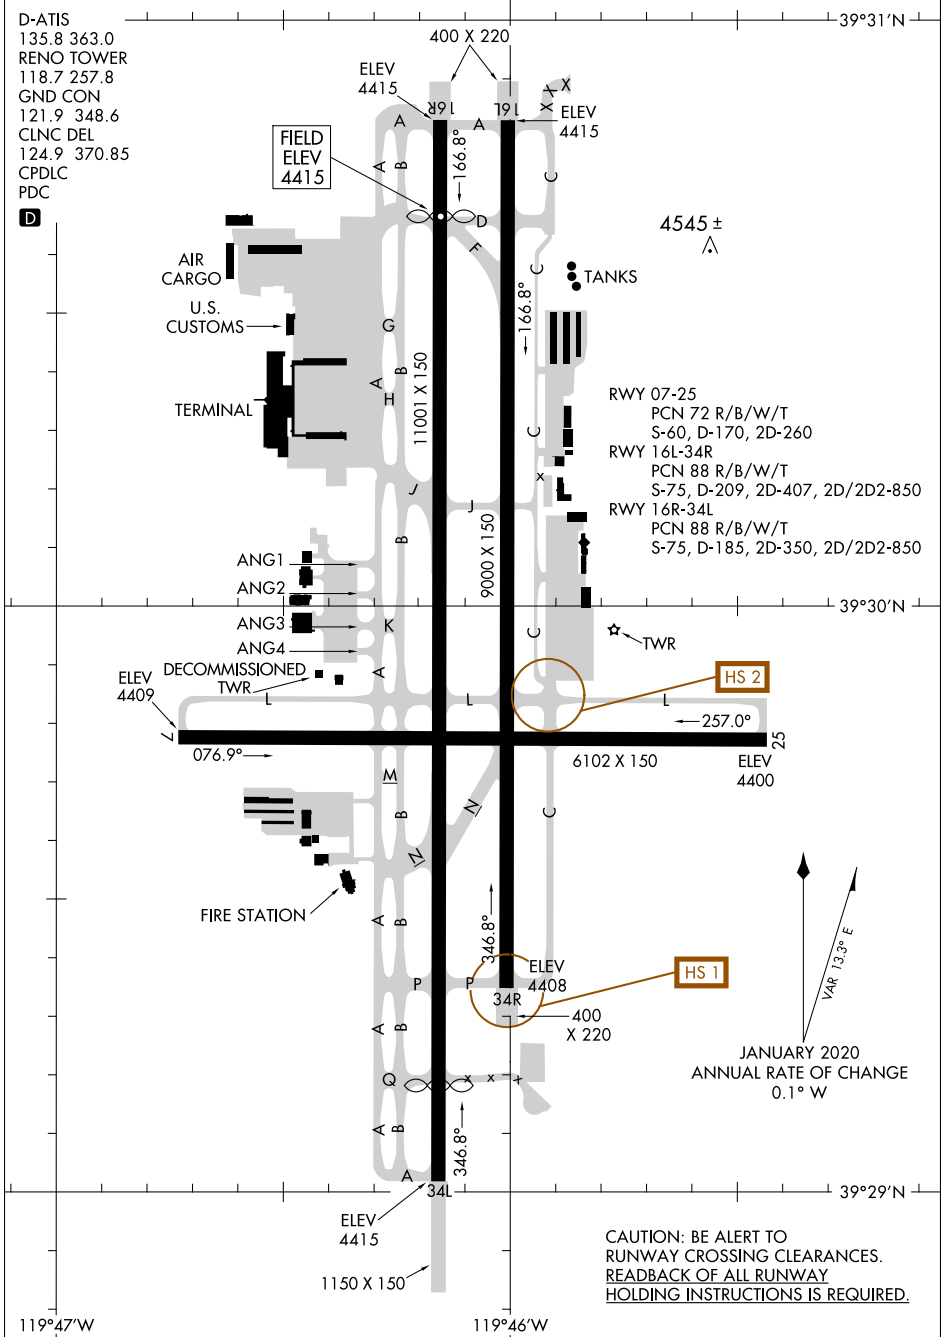

# AIRPORT DIAGRAM

RENO/TAHOE INTL (RNO)  
RENO, NEVADA

AL-346 (FAA)

SW-4, 04 NOV 2021 to 02 DEC 2021

SW-4, 04 NOV 2021 to 02 DEC 2021

# AIRPORT DIAGRAM

RENO, NEVADA  
RENO/TAHOE INTL (RNO)