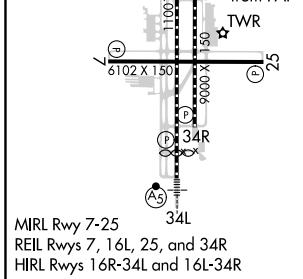

VORTAC FMG 117.9 Chan 126	APP CRS 239°	Rwy Idg TDZE Apt Elev N/A N/A 4415
---	------------------------	--

VOR-D
RENO/TAHOE INTL (RNO)

⚠ Circling Rwy 7 NA at night.	MISSED APPROACH: Climbing right turn to 10000 direct FMG VORTAC and hold, continue climb-in-hold to 10000.
--------------------------------------	--

D-ATIS 135.8 363.0	NORCAL APP CON 119.2 279.55 126.3 353.9	RENO TOWER 118.7 257.8	GND CON 121.9 348.6	CLNC DEL 124.9 370.85	CPDLC
------------------------------	---	---	-------------------------------	---------------------------------	-------

FAF to MAP 5 NM					
Knots	60	90	120	150	180
Min:Sec	5:00	3:20	2:30	2:00	1:40

CATEGORY	A	B	C	D
CIRCLING	6000-1¼ 1585 (1600-1¼)	6000-1½ 1585 (1600-1½)	6000-3	1585 (1600-3)

SW-4, 04 NOV 2021 to 02 DEC 2021