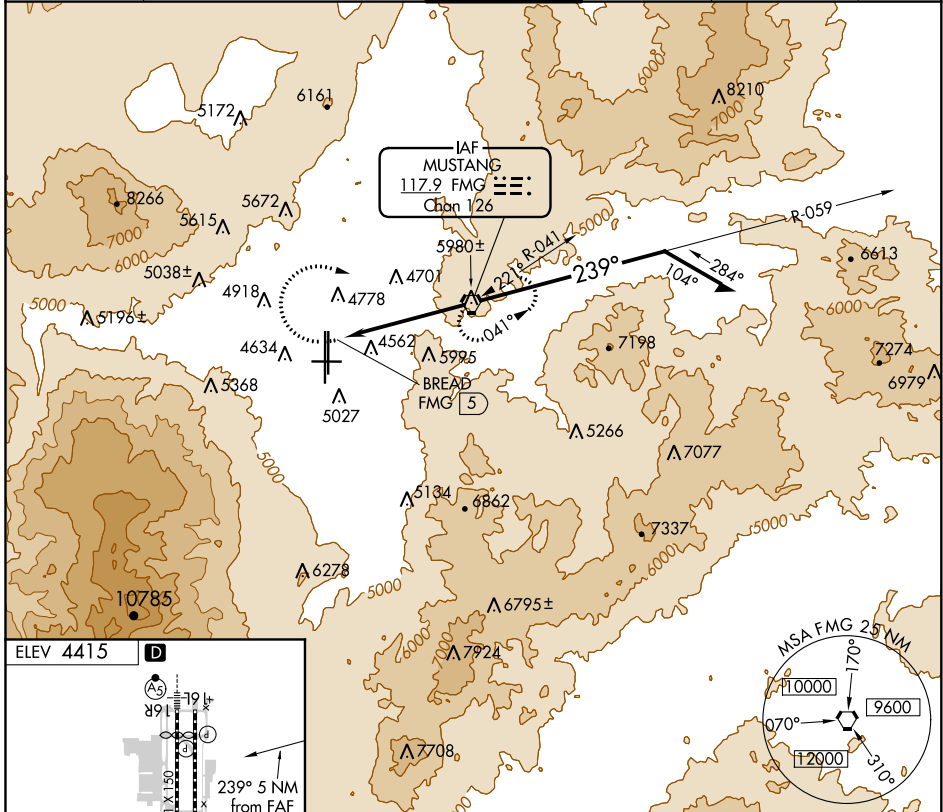

VORTAC FMG 117.9 Chan 126	APP CRS 239°	Rwy Idg TDZE Apt Elev N/A N/A 4415
---	------------------------	--

VOR-D
RENO/TAHOE INTL (RNO)

⚠ Circling Rwy 7 NA at night.	MISSED APPROACH: Climbing right turn to 10000 direct FMG VORTAC and hold, continue climb-in-hold to 10000.
--------------------------------------	--

D-ATIS 135.8 363.0	NORCAL APP CON 119.2 279.55 126.3 353.9	RENO TOWER 118.7 257.8	GND CON 121.9 348.6	CLNC DEL 124.9 370.85	CPDLC
------------------------------	---	---	-------------------------------	---------------------------------	-------

FAF to MAP 5 NM					
Knots	60	90	120	150	180
Min:Sec	5:00	3:20	2:30	2:00	1:40

CATEGORY	A	B	C	D
CIRCLING	6000-1¼ 1585 (1600-1¼)	6000-1½ 1585 (1600-1½)	6000-3	1585 (1600-3)

SW-4, 04 NOV 2021 to 02 DEC 2021

SW-4, 04 NOV 2021 to 02 DEC 2021