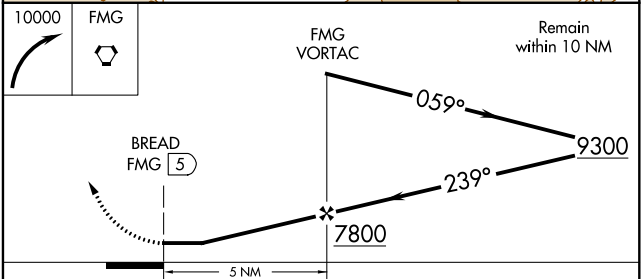

CATEGORY	A	B	C	D
CIRCLING	6000-1¼ 1585 (1600-1¼)	6000-1½ 1585 (1600-1½)	6000-3	1585 (1600-3)

SW-4, 04 NOV 2021 to 02 DEC 2021

SW-4, 04 NOV 2021 to 02 DEC 2021