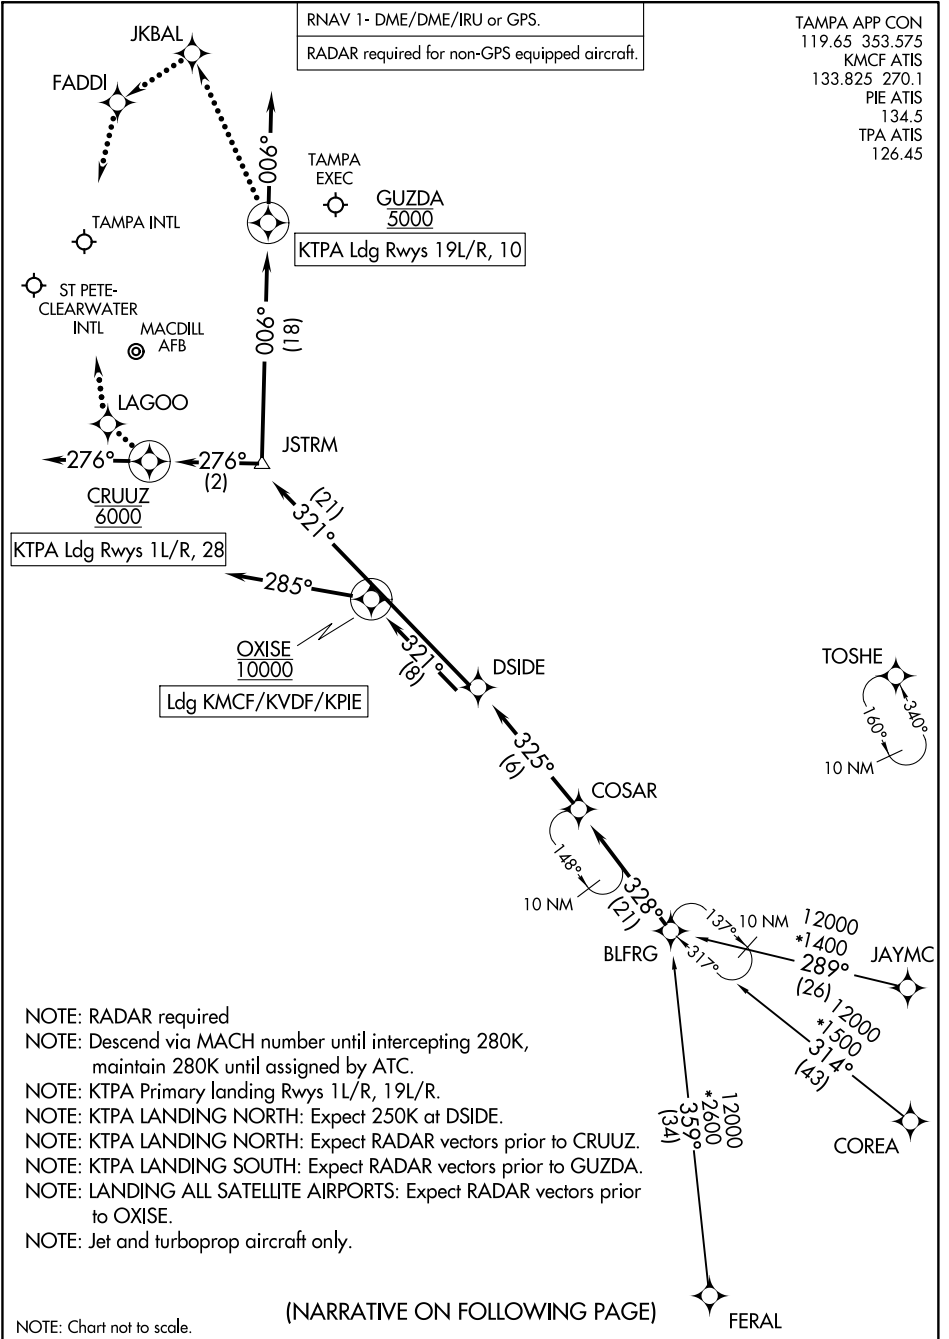

# BLFRG ONE ARRIVAL (RNAV)

TAMPA, FLORIDA

SE-3, 04 NOV 2021 to 02 DEC 2021

SE-3, 04 NOV 2021 to 02 DEC 2021

# BLFRG ONE ARRIVAL (RNAV)

(BLFRG.BLFRG1) 12AUG21

TAMPA, FLORIDA