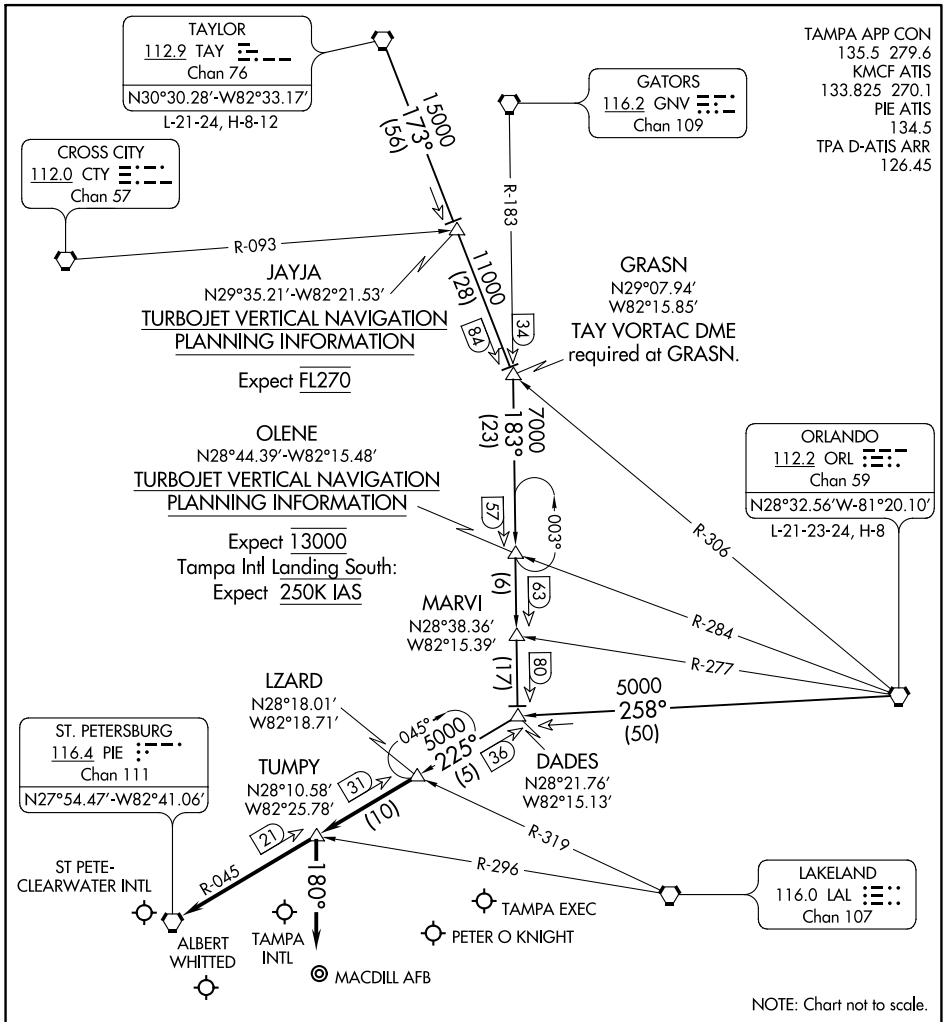

LZARD SIX ARRIVAL

TAMPA, FLORIDA

SE-3, 04 NOV 2021 to 02 DEC 2021

SE-3, 04 NOV 2021 to 02 DEC 2021

TAYLOR TRANSITION (TAY.LZARD6): From over TAY VORTAC on TAY R-173 to GRASN INT, then on GNV R-183 to DADES INT, then on PIE R-045 to LZARD INT. Thence. . . .

ORLANDO TRANSITION (ORL.LZARD6): From over ORL VORTAC on ORL R-258 to DADES INT, then on PIE R-045 to LZARD INT. Thence. . . .

TAMPA INTL:
RUNWAYS 1L/R: From over LZARD INT on PIE R-045 to TUMPY INT. Depart TUMPY INT heading 180° for RADAR vectors to final approach course.
RUNWAYS 19L/R: From over LZARD INT on PIE R-045 to PIE VORTAC. Expect RADAR vectors to final approach after LZARD INT.

ALL OTHER AIRPORTS: From over LZARD INT on PIE R-045 to PIE VORTAC. Expect RADAR vectors to the airport after LZARD INT.

LZARD SIX ARRIVAL

TAMPA, FLORIDA