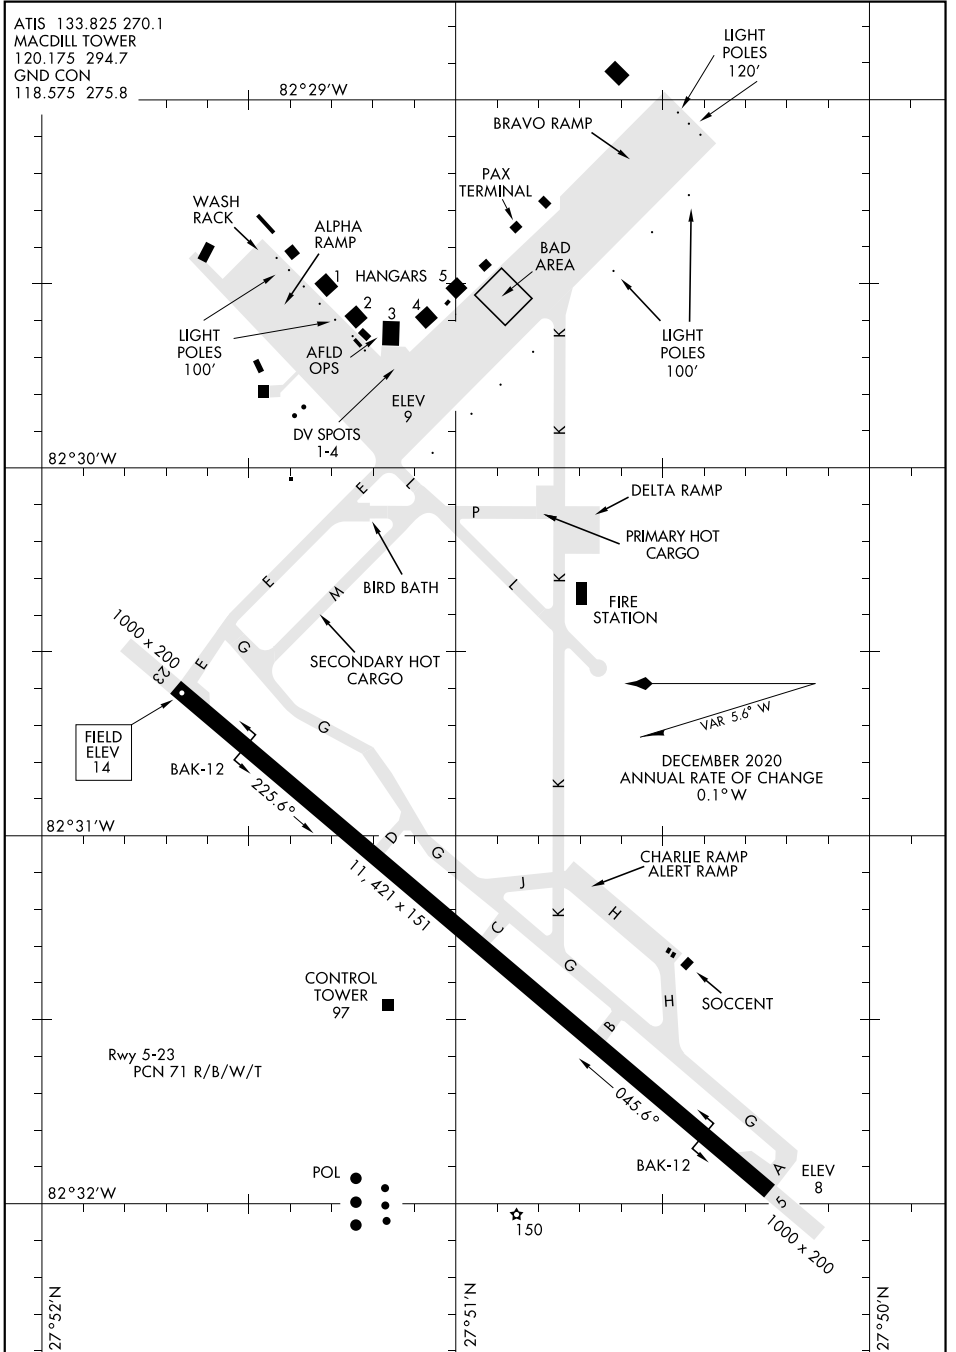

AIRPORT DIAGRAM

AFD-418 [USAF]

MACDILL AFB (KMCF)

TAMPA, FLORIDA

ATIS 133.825 270.1
 MACDILL TOWER
 120.175 294.7
 GND CON
 118.575 275.8

SE-3, 04 NOV 2021 to 02 DEC 2021

SE-3, 04 NOV 2021 to 02 DEC 2021

AIRPORT DIAGRAM

TAMPA, FLORIDA
MACDILL AFB (KMCF)