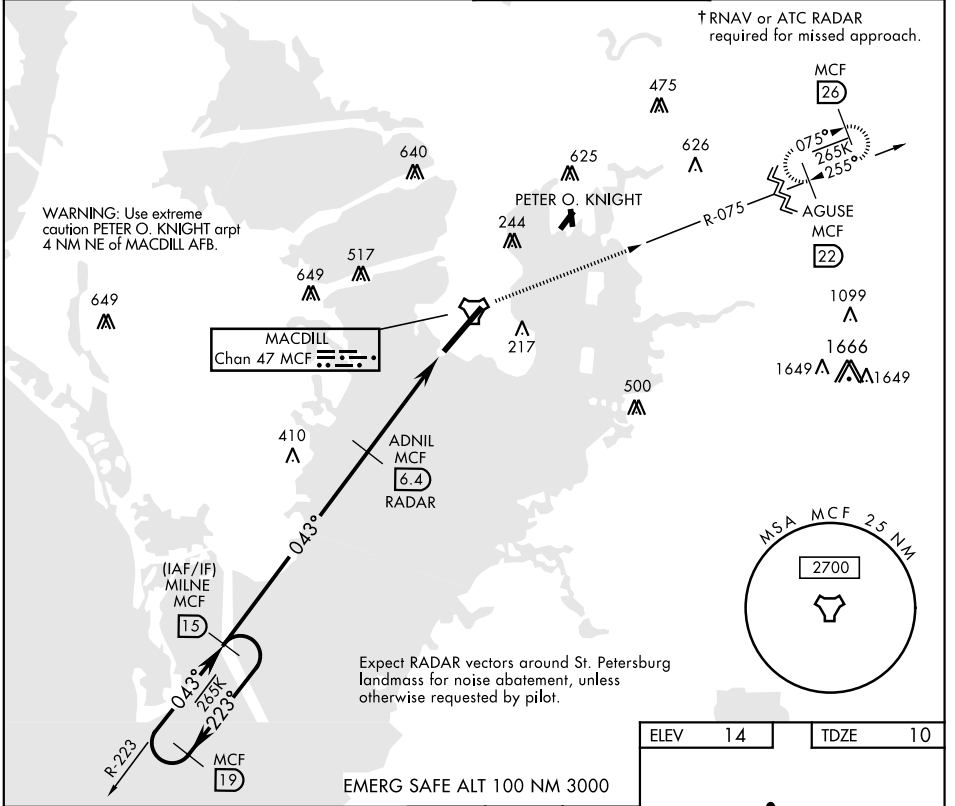

# TACAN RWY 5

TACAN MCF Chan <b>47</b>	APCH CRS <b>043°</b>	Rwy ldg <b>11,421</b> TDZE <b>10</b> Arprt Elev <b>14</b>
-----------------------------	-------------------------	---

AL-418 [USAF]

MACDILL AFB (KMCF)

\*When ALS inop, increase CAT AB RVR to 55, vis to 1 mile; CAT CDE RVR to 60, vis to 1½ miles.  
\*\* Circling not authorized NW of Rwy 5-23.

† MISSED APPROACH: Climb to 2700 via MCF R-075 to 22 DME and hold. Cross 8 DME at 1700.

ELEV 14	TDZE 10
---------	---------

TWR 97  
MSA MCF 2.5 NM (2700)  
043° 4.6 NM from FAF  
HIRL Rwy 5-23

CATEGORY	A	B	C	D	E
S-5*	420/24 410 (500-½)		420/40 410 (500-¾)		
CIRCLING**	500-1 486 (500-1)	540-1 526 (600-1)	540-1½ 526 (600-1½)	580-2 566 (600-2)	1020-3 1006 (1100-3)

# TACAN RWY 5

SE-3, 04 NOV 2021 to 02 DEC 2021

SE-3, 04 NOV 2021 to 02 DEC 2021