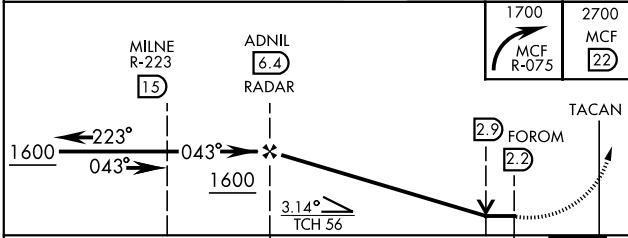

# TACAN RWY 5

TACAN MCF Chan <b>47</b>	APCH CRS <b>043°</b>	Rwy ldg <b>11,421</b> TDZE <b>10</b> Arprt Elev <b>14</b>
-----------------------------	-------------------------	---

AL-418 [USAF]

MACDILL AFB (KMCF)

\*When ALS inop, increase CAT AB RVR to 55, vis to 1 mile; CAT CDE RVR to 60, vis to 1½ miles.  
\*\* Circling not authorized NW of Rwy 5-23.

† MISSED APPROACH: Climb to 2700 via MCF R-075 to 22 DME and hold. Cross 8 DME at 1700.

ELEV 14	TDZE 10
---------	---------

TWR 97  
MSA MCF 2.5 NM (2700)  
043° 4.6 NM from FAF  
HIRL Rwy 5-23

CATEGORY	A	B	C	D	E
S-5*	420/24 410 (500-½)		420/40 410 (500-¾)		
CIRCLING**	500-1 486 (500-1)	540-1 526 (600-1)	540-1½ 526 (600-1½)	580-2 566 (600-2)	1020-3 1006 (1100-3)