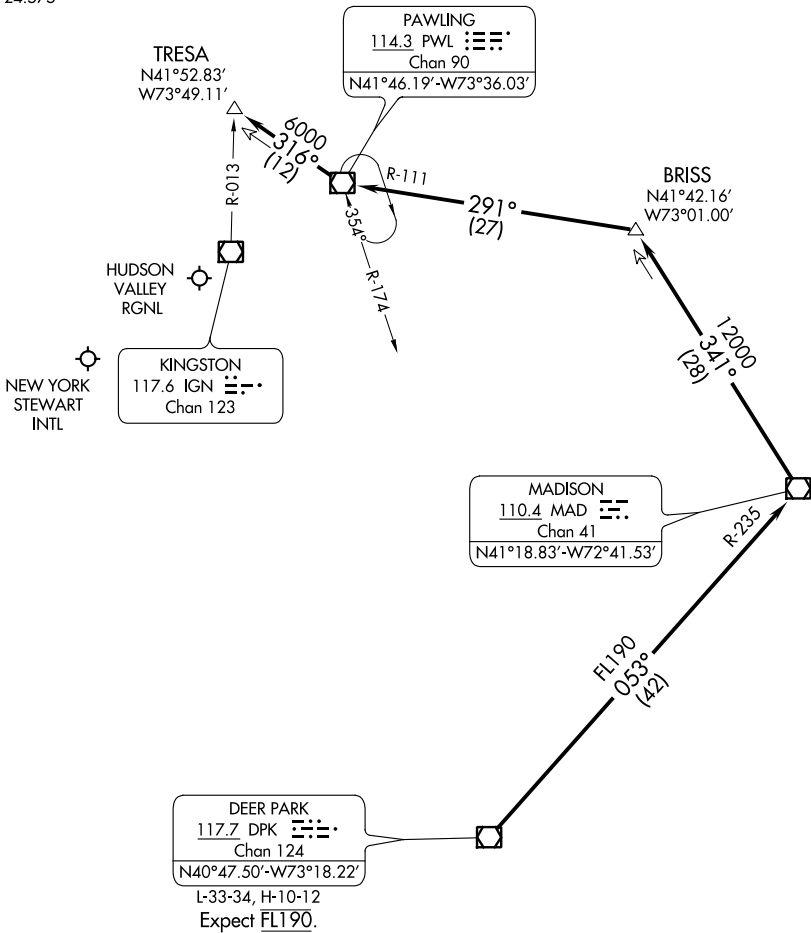

HUDSON FOUR ARRIVAL

NEW YORK, NEW YORK

NEW YORK APP CON
 132.75 363.1
 POU ATIS
 126.75
 SWF ATIS
 124.575

NE-2, 04 NOV 2021 to 02 DEC 2021

NE-2, 04 NOV 2021 to 02 DEC 2021

NOTE: RADAR required.

NOTE: Chart not to scale.

ARRIVAL ROUTE DESCRIPTION

From over DPK VOR/DME on DPK R-053 and MAD R-235 to MAD VOR/DME, then on MAD R-341 to BRISS, then on PWL R-111 to PWL VOR/DME, then on PWL R-316 to TRESA. Expect RADAR vectors to final approach course.

HUDSON FOUR ARRIVAL

NEW YORK, NEW YORK