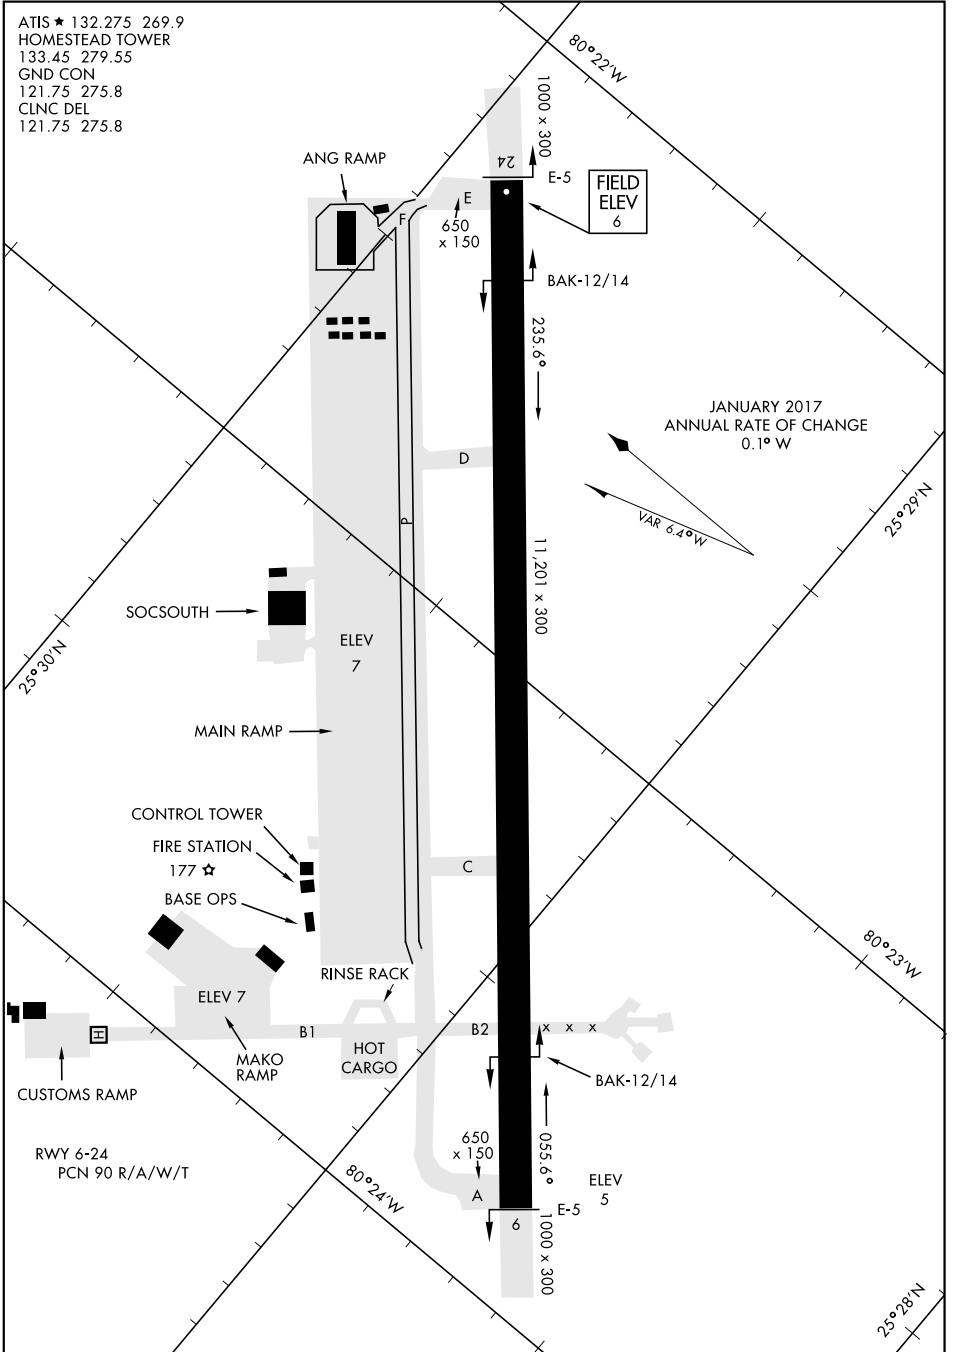

# AIRPORT DIAGRAM

AFD-494 [USAF]

HOMESTEAD ARB (KHST)

HOMESTEAD, FLORIDA

ATIS ★ 132.275 269.9  
 HOMESTEAD TOWER  
 133.45 279.55  
 GND CON  
 121.75 275.8  
 CLNC DEL  
 121.75 275.8

SE-3, 04 NOV 2021 to 02 DEC 2021

SE-3, 04 NOV 2021 to 02 DEC 2021

# AIRPORT DIAGRAM

HOMESTEAD, FLORIDA

HOMESTEAD ARB (KHST)