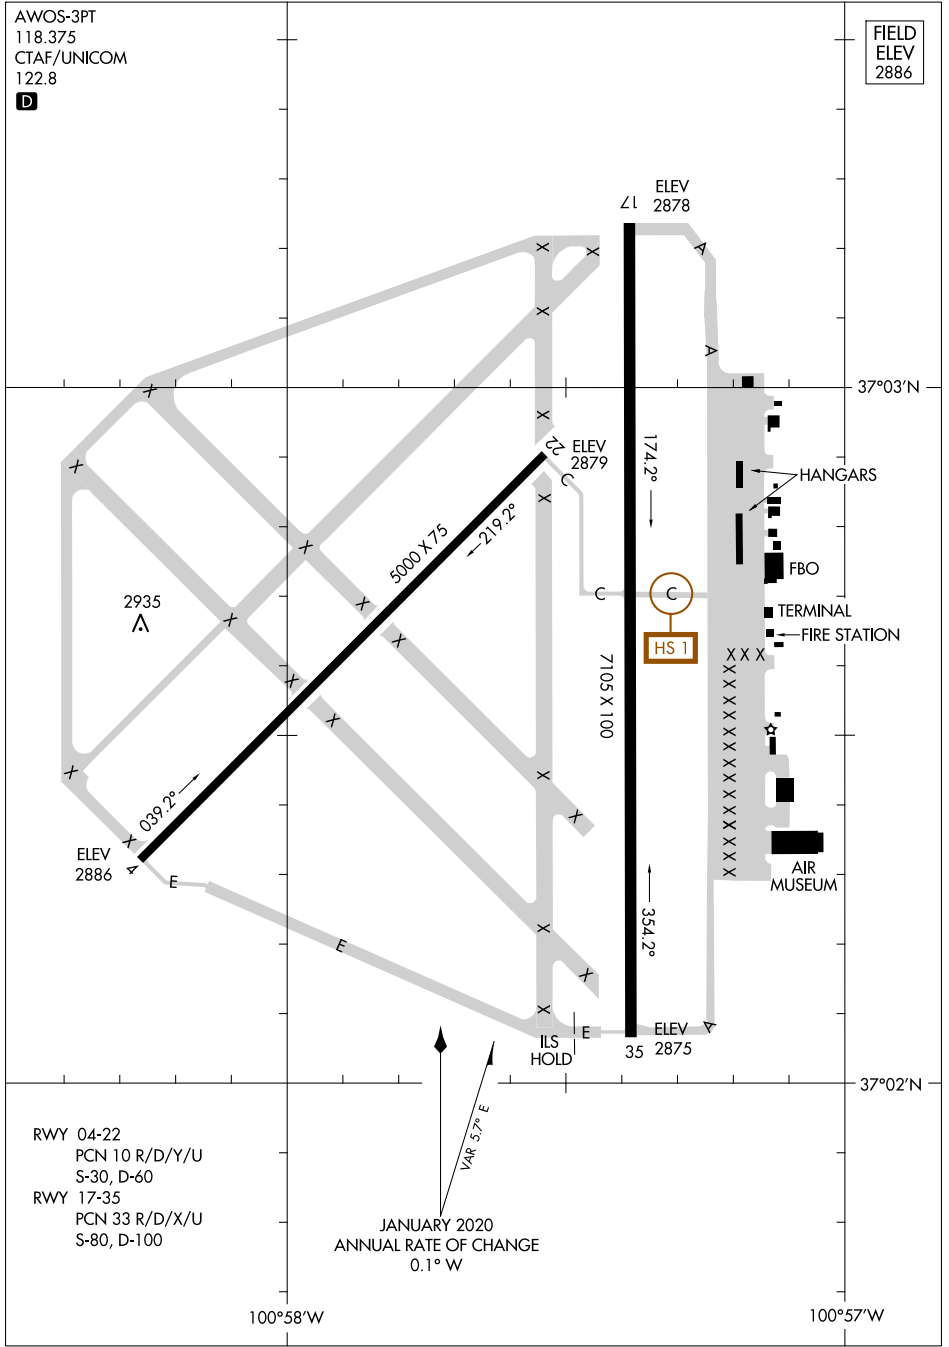

20086

AIRPORT DIAGRAM

AL-498 (FAA)

LIBERAL MID-AMERICA RGNL (LBL)

LIBERAL, KANSAS

AWOS-3PT
118.375
CTAF/UNICOM
122.8

FIELD
ELEV
2886

NC-2, 04 NOV 2021 to 02 DEC 2021

NC-2, 04 NOV 2021 to 02 DEC 2021

AIRPORT DIAGRAM

20086

LIBERAL, KANSAS
LIBERAL MID-AMERICA RGNL (LBL)