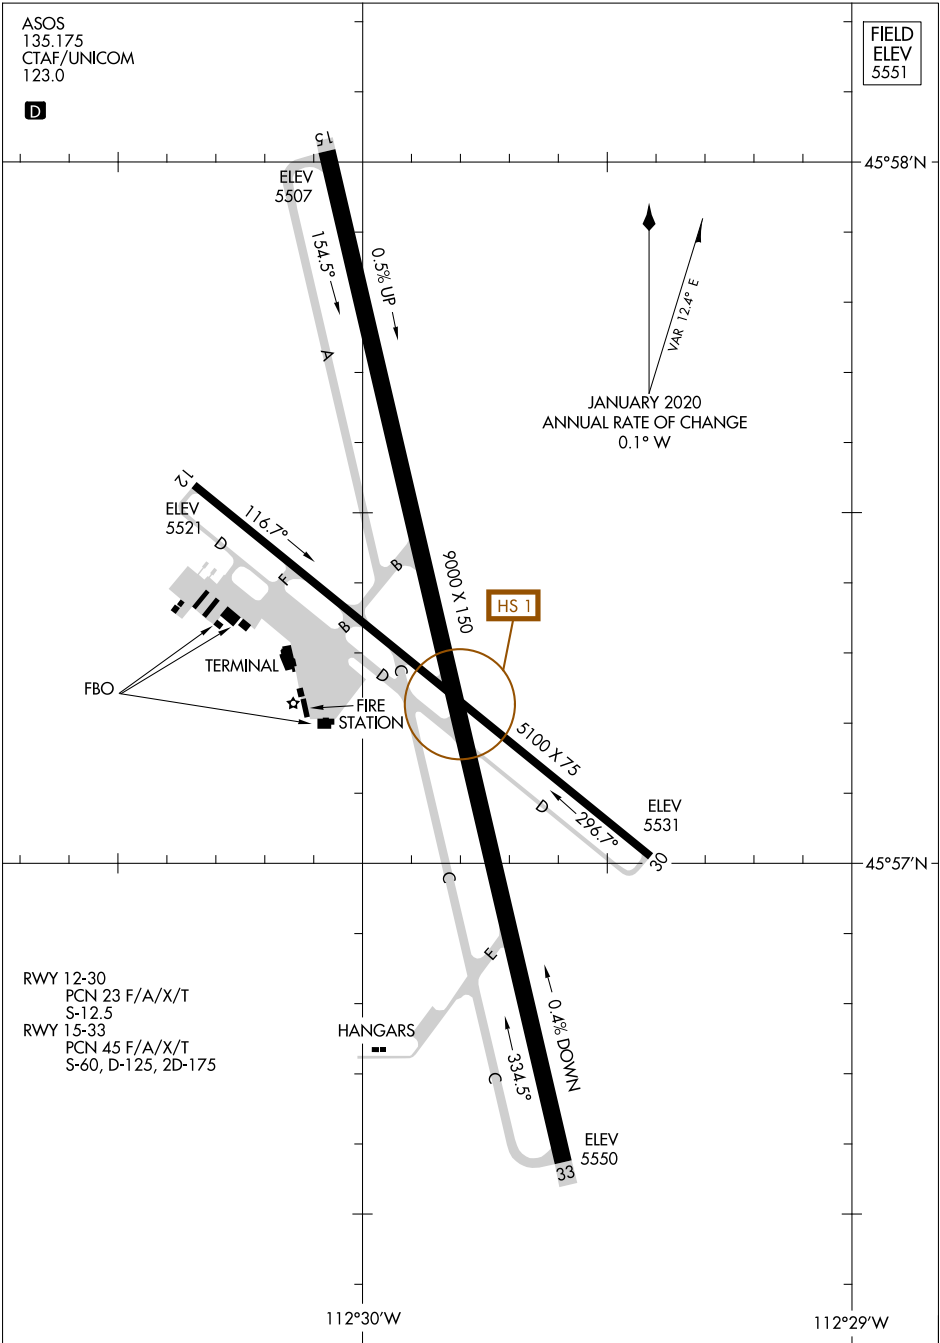

20366

AIRPORT DIAGRAM

AL-588 (FAA)

BERT MOONEY (BTM)
BUTTE, MONTANA

ASOS
135.175
CTAF/UNICOM
123.0

FIELD
ELEV
5551

NW-1, 04 NOV 2021 to 02 DEC 2021

NW-1, 04 NOV 2021 to 02 DEC 2021

AIRPORT DIAGRAM

20366

BUTTE, MONTANA
BERT MOONEY (BTM)