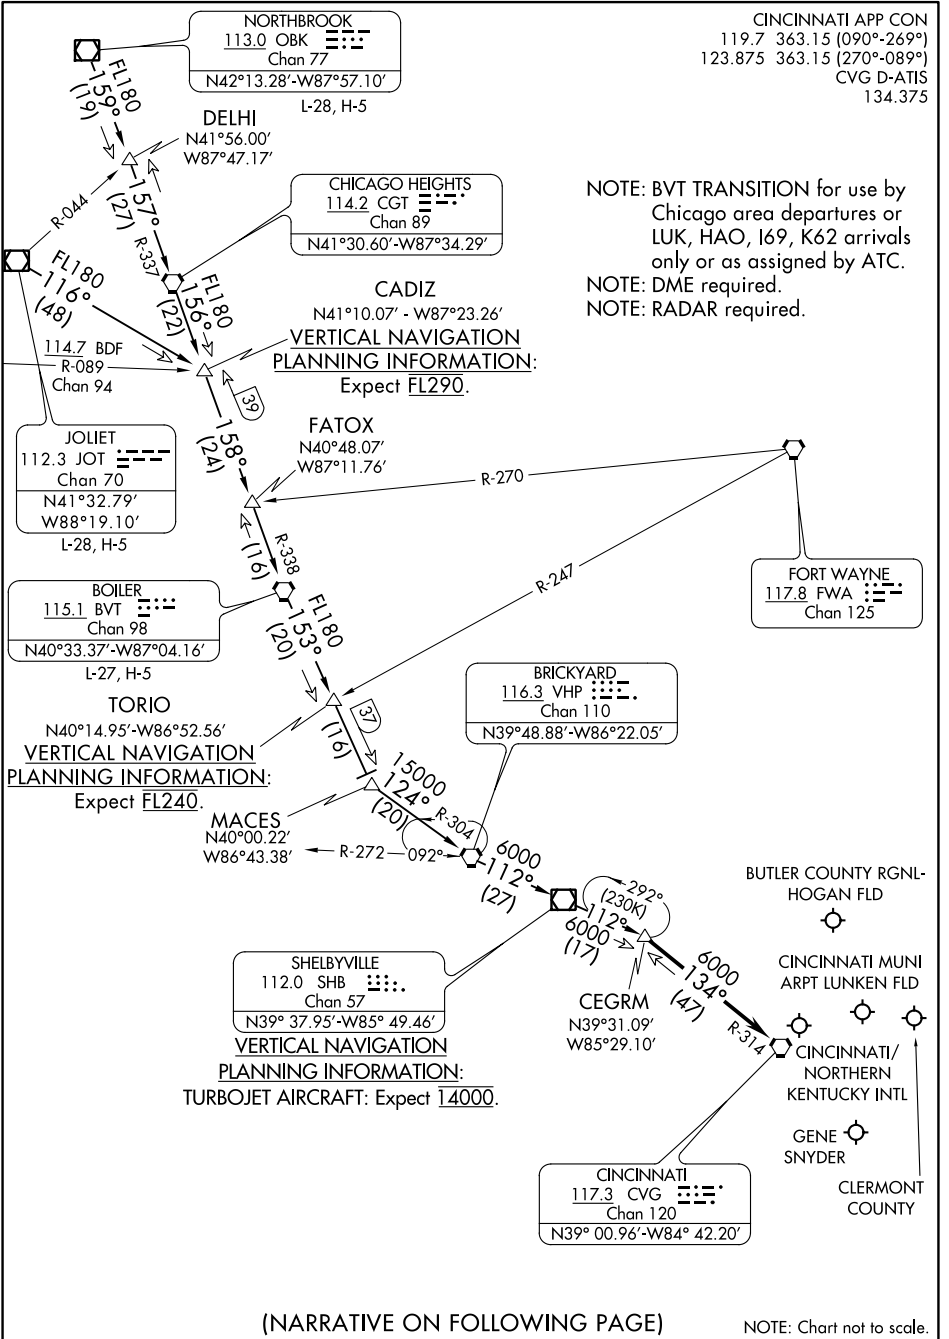

# SHELBYVILLE SIX ARRIVAL

AL-655 (FAA)

COVINGTON, KENTUCKY

(NARRATIVE ON FOLLOWING PAGE)

NOTE: Chart not to scale.

# SHELBYVILLE SIX ARRIVAL

COVINGTON, KENTUCKY