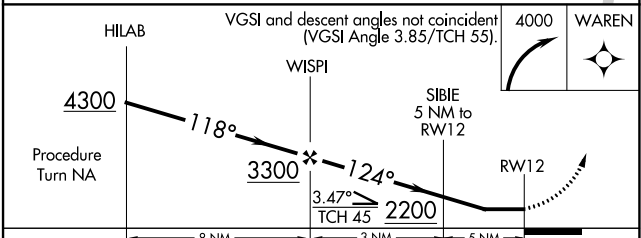

APP CRS	Rwy Idg	3999
124°	TDZE	328
	Apt Elev	328

RNAV (GPS) RWY 12

FLOYD BENNETT MEML (GFL)

NA -19°C	DME/DME RNP-0.3 NA. Helicopter visibility reduction below 1 SM NA. Night landing: Rwy 12, 30 NA.	MISSED APPROACH: Climbing right turn to 4000 direct to WARREN WP and hold.
-------------	--	--

ASOS 119.925	ALBANY APP CON 132.825 307.2	UNICOM 123.0 (CTAF)
------------------------	--	-------------------------------

NE-2, 04 NOV 2021 to 02 DEC 2021

NE-2, 04 NOV 2021 to 02 DEC 2021

ELEV 328		TDZE 328
----------	--	----------