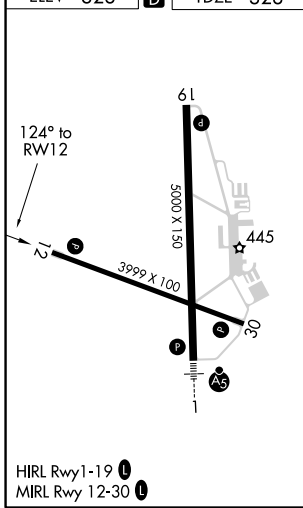

APP CRS	Rwy Idg	3999
124°	TDZE	328
	Apt Elev	328

RNAV (GPS) RWY 12

FLOYD BENNETT MEML (GFL)

NA -19°C	DME/DME RNP-0.3 NA. Helicopter visibility reduction below 1 SM NA. Night landing: Rwy 12, 30 NA.	MISSED APPROACH: Climbing right turn to 4000 direct to WARREN WP and hold.
-------------	--	--

ASOS 119.925	ALBANY APP CON 132.825 307.2	UNICOM 123.0 (CTAF)
------------------------	--	-------------------------------

NE-2, 04 NOV 2021 to 02 DEC 2021

NE-2, 04 NOV 2021 to 02 DEC 2021

ELEV 328		TDZE 328
----------	--	----------

CATEGORY	A	B	C	D
LNAV MDA	1560-1¼ 1232 (1300-1¼)	1560-1½ 1232 (1300-1½)	1560-3	1232 (1300-3)
CIRCLING	1560-1¼ 1232 (1300-1¼)	1560-1½ 1232 (1300-1½)	1560-3	1232 (1300-3)