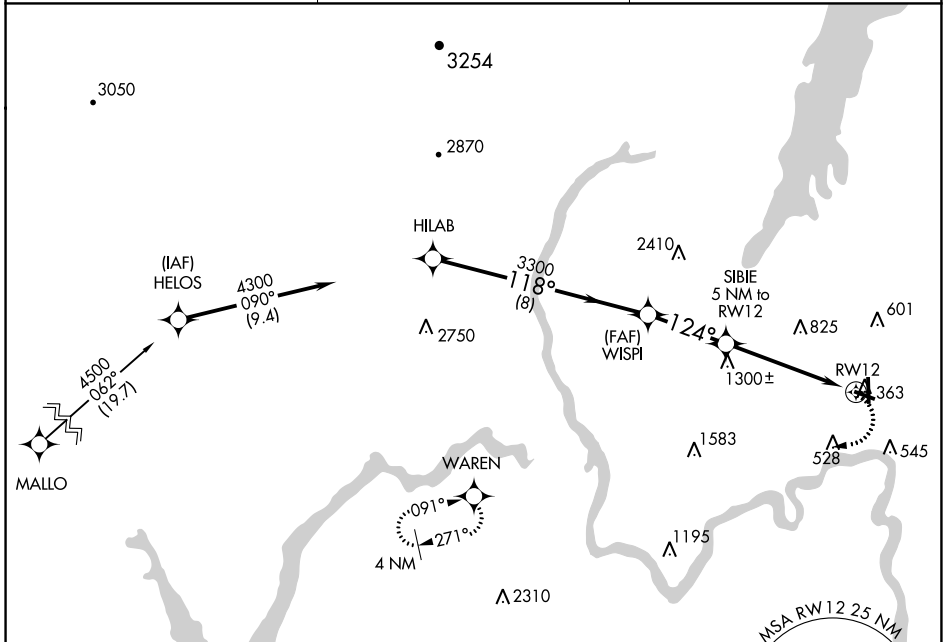

APP CRS	Rwy Idg	3999
124°	TDZE	328
	Apt Elev	328

RNAV (GPS) RWY 12

FLOYD BENNETT MEML (GFL)

NA -19°C	DME/DME RNP-0.3 NA. Helicopter visibility reduction below 1 SM NA. Night landing: Rwy 12, 30 NA.	MISSED APPROACH: Climbing right turn to 4000 direct to WARREN WP and hold.
-------------	--	--

ASOS 119.925	ALBANY APP CON 132.825 307.2	UNICOM 123.0 (CTAF)
------------------------	--	-------------------------------

NE-2, 04 NOV 2021 to 02 DEC 2021

NE-2, 04 NOV 2021 to 02 DEC 2021

ELEV 328		TDZE 328
----------	--	----------

CATEGORY	A	B	C	D
LNAV MDA	1560-1¼ 1232 (1300-1¼)	1560-1½ 1232 (1300-1½)	1560-3	1232 (1300-3)
CIRCLING	1560-1¼ 1232 (1300-1¼)	1560-1½ 1232 (1300-1½)	1560-3	1232 (1300-3)