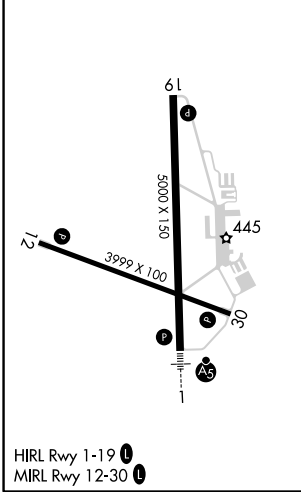

APP CRS	Rwy Idg	3999
305°	TDZE	325
	Apt Elev	328

RNAV (GPS) RWY 30

FLOYD BENNETT MEML (GFL)

RNP APCH.

- Circling Rwy 12 NA at night.
- Rwy 30 helicopter visibility reduction below 3/4 SM NA.
- 19°C

MISSED APPROACH: Climbing left turn to 4000 direct WAREN and hold.

ASOS 119.925	ALBANY APP CON 132.825 307.2	UNICOM 123.0 (CTAF)
------------------------	--	-------------------------------

NE-2, 04 NOV 2021 to 02 DEC 2021

NE-2, 04 NOV 2021 to 02 DEC 2021

ELEV 328	D	TDZE 325
----------	----------	----------

GLENS FALLS, NEW YORK
Orig-C 15AUG19

CATEGORY	A	B	C	D
LNAV MDA	1020-1	695 (700-1)	1020-2 695 (700-2)	1020-2 1/4 695 (700-2 1/4)
C CIRCLING	1020-1	692 (700-1)	1020-2 692 (700-2)	1960-3 1632 (1700-3)

43°20'N-73°37'W