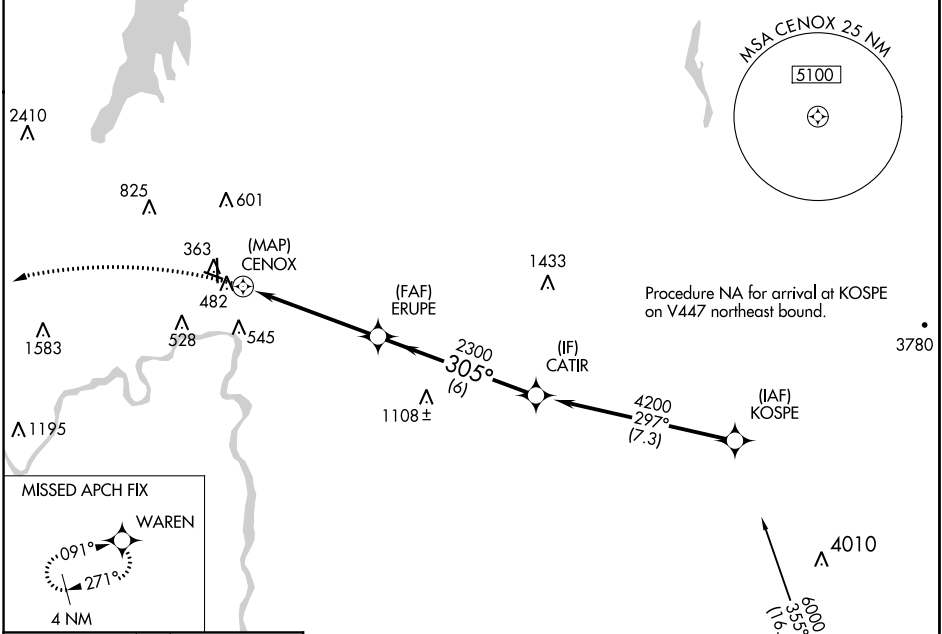

APP CRS	Rwy Idg	3999
305°	TDZE	325
	Apt Elev	328

RNAV (GPS) RWY 30

FLOYD BENNETT MEML (GFL)

RNP APCH.

- Circling Rwy 12 NA at night.
- Rwy 30 helicopter visibility reduction below 3/4 SM NA.
- 19°C

MISSED APPROACH: Climbing left turn to 4000 direct WAREN and hold.

ASOS 119.925	ALBANY APP CON 132.825 307.2	UNICOM 123.0 (CTAF)
------------------------	--	-------------------------------

NE-2, 04 NOV 2021 to 02 DEC 2021

NE-2, 04 NOV 2021 to 02 DEC 2021

ELEV 328	D	TDZE 325
----------	----------	----------

GLENS FALLS, NEW YORK
Orig-C 15AUG19

CATEGORY	A	B	C	D
LNAV MDA	1020-1	695 (700-1)	1020-2 695 (700-2)	1020-2 1/4 695 (700-2 1/4)
C CIRCLING	1020-1	692 (700-1)	1020-2 692 (700-2)	1960-3 1632 (1700-3)

43°20'N-73°37'W

FLOYD BENNETT MEML (GFL)

RNAV (GPS) RWY 30