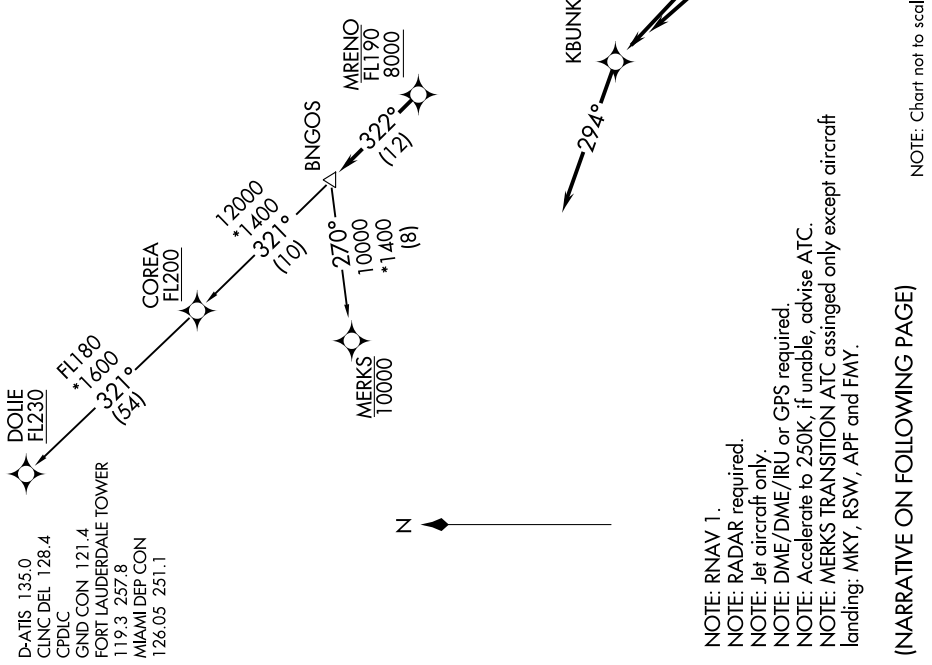

(BNGOS1.BNGOS) 21224

AL-744 (FAA)

FORT LAUDERDALE/HOLLYWOOD INTL (FLL)

# BNGOS ONE DEPARTURE (RNAV)

FORT LAUDERDALE, FLORIDA

SE-3, 04 NOV 2021 to 02 DEC 2021

**TOP ALTITUDE:  
ASSIGNED BY ATC**

**TAKEOFF MINIMUMS**  
Rwy 10L/R, 28L/R: Standard with minimum climb of 500' per NM to 580.

NOTE: RNAV 1.  
 NOTE: RADAR required.  
 NOTE: Jet aircraft only.  
 NOTE: DME/DME/IRU or GPS required.  
 NOTE: Accelerate to 250K, if unable, advise ATC.  
 NOTE: MERKS TRANSITION ATC assigned only except aircraft landing: MKY, RSW, APF and FMY.

(NARRATIVE ON FOLLOWING PAGE)

NOTE: Chart not to scale.

SE-3, 04 NOV 2021 to 02 DEC 2021

**BNGOS ONE DEPARTURE (RNAV)**  
(BNGOS1.BNGOS) 12AUG21

FORT LAUDERDALE, FLORIDA  
FORT LAUDERDALE/HOLLYWOOD INTL (FLL)