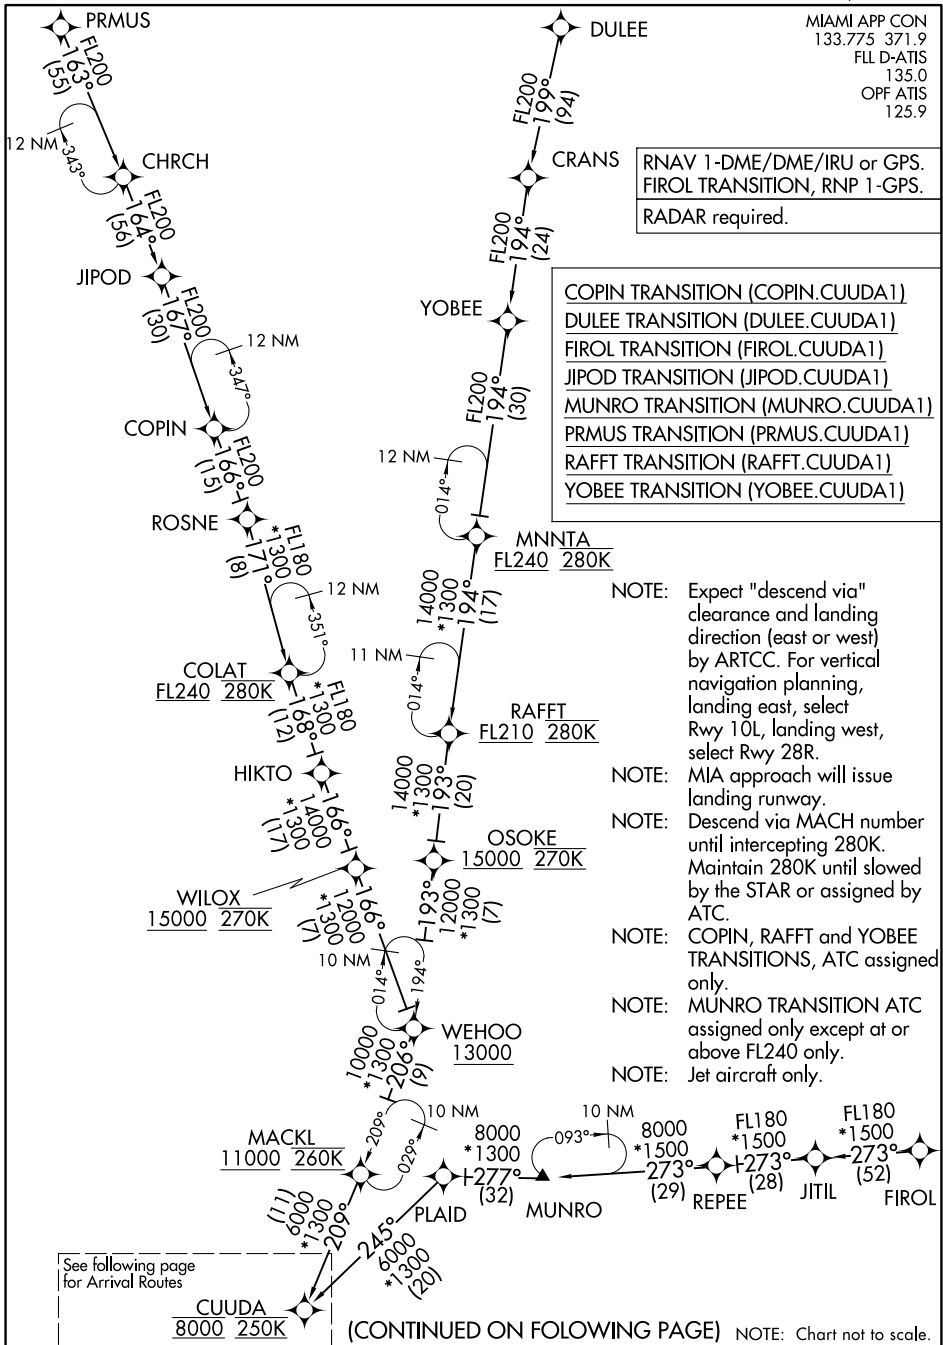

CUUDA ONE ARRIVAL (RNAV) Transition Routes

FORT LAUDERDALE, FLORIDA

SE-3, 04 NOV 2021 to 02 DEC 2021

SE-3, 04 NOV 2021 to 02 DEC 2021

CUUDA ONE ARRIVAL (RNAV) Transition Routes

FORT LAUDERDALE, FLORIDA