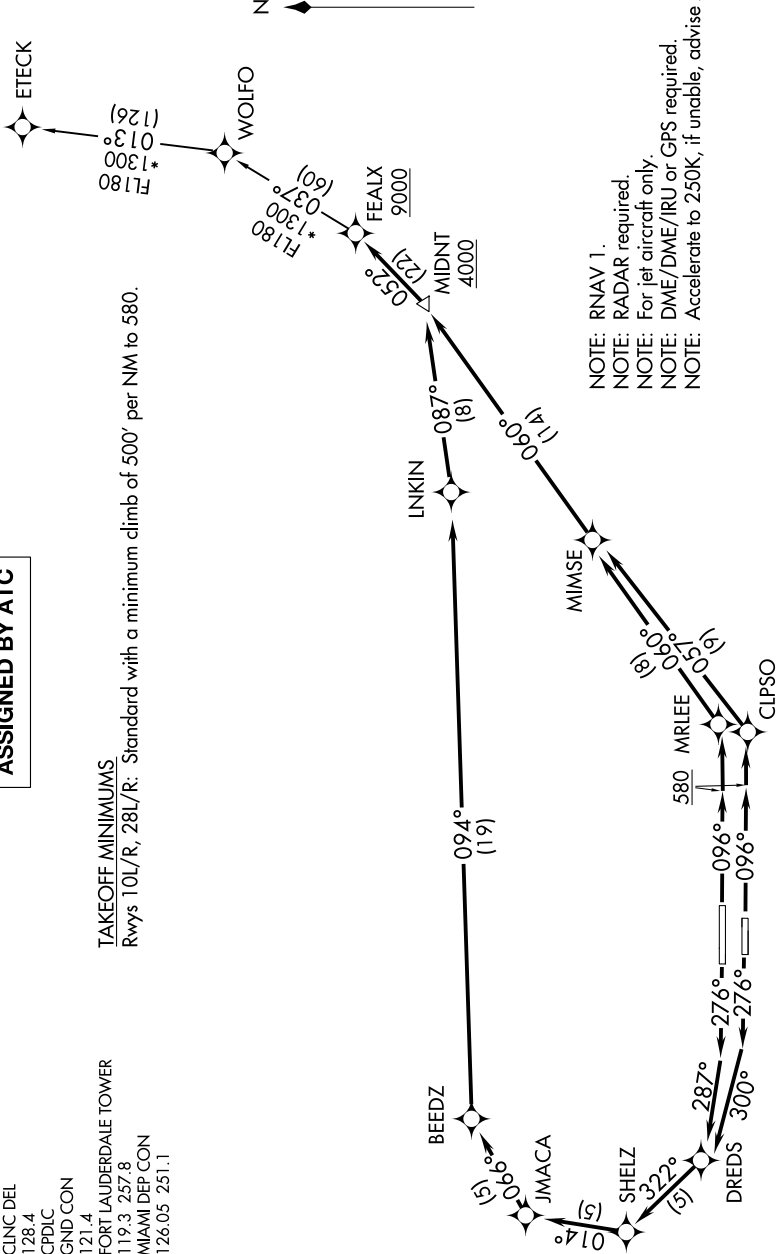

FEALX ONE DEPARTURE (RNAV)

SE-3, 04 NOV 2021 to 02 DEC 2021

TOP ALTITUDE:
ASSIGNED BY ATC

TAKEOFF MINIMUMS

Rwys 10L/R, 28L/R: Standard with a minimum climb of 500' per NM to 580.

NOTE: Chart not to scale.

(NARRATIVE ON FOLLOWING PAGE)

SE-3, 04 NOV 2021 to 02 DEC 2021

FEALX ONE DEPARTURE (RNAV)