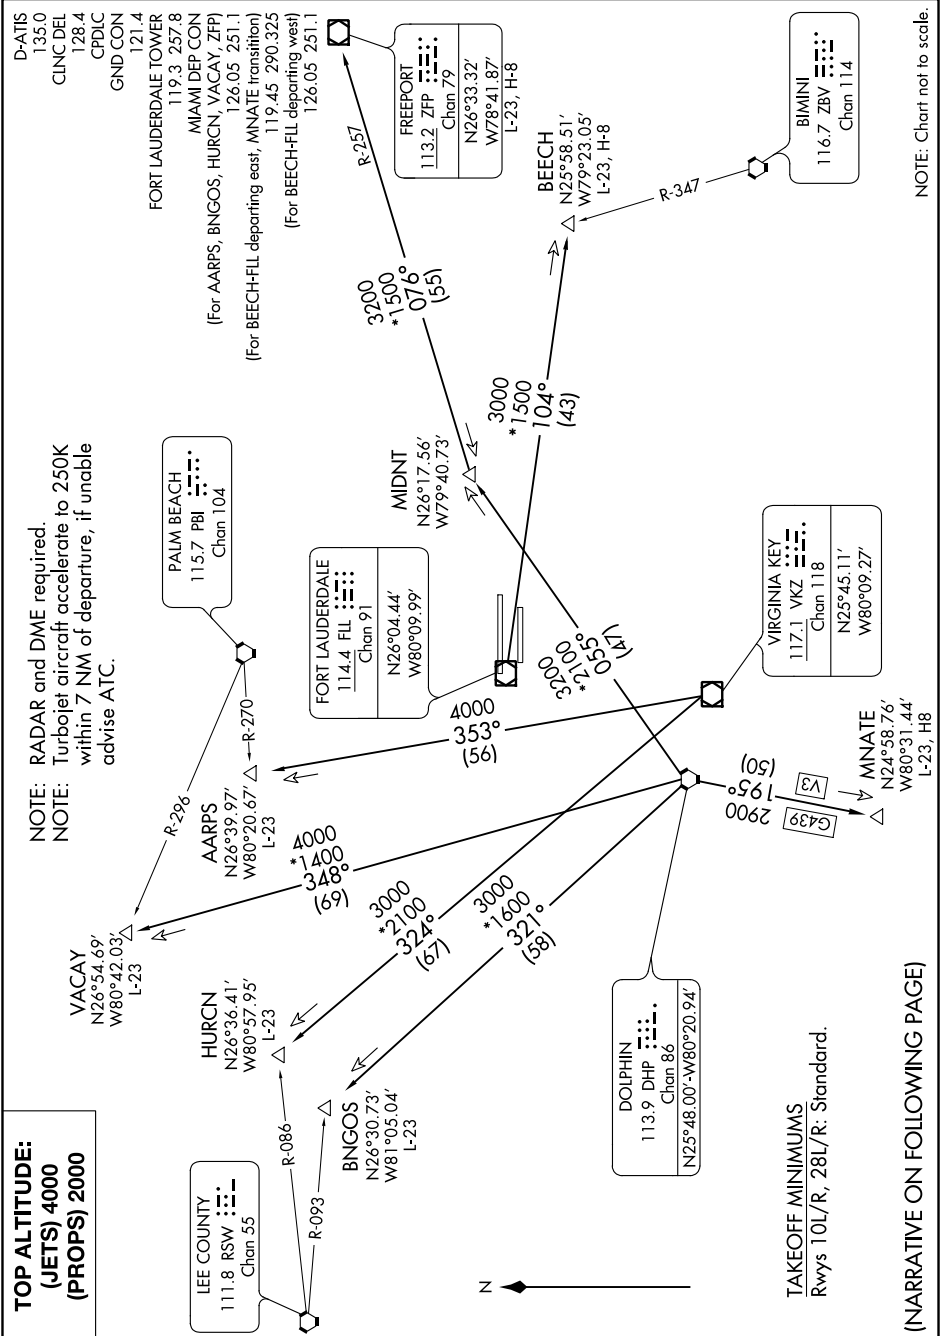

FORT LAUDERDALE EIGHT DEPARTURE

FORT LAUDERDALE, FLORIDA

SE-3, 04 NOV 2021 to 02 DEC 2021

NOTE: Chart not to scale.

SE-3, 04 NOV 2021 to 02 DEC 2021

FORT LAUDERDALE EIGHT DEPARTURE

FORT LAUDERDALE, FLORIDA

(NARRATIVE ON FOLLOWING PAGE)