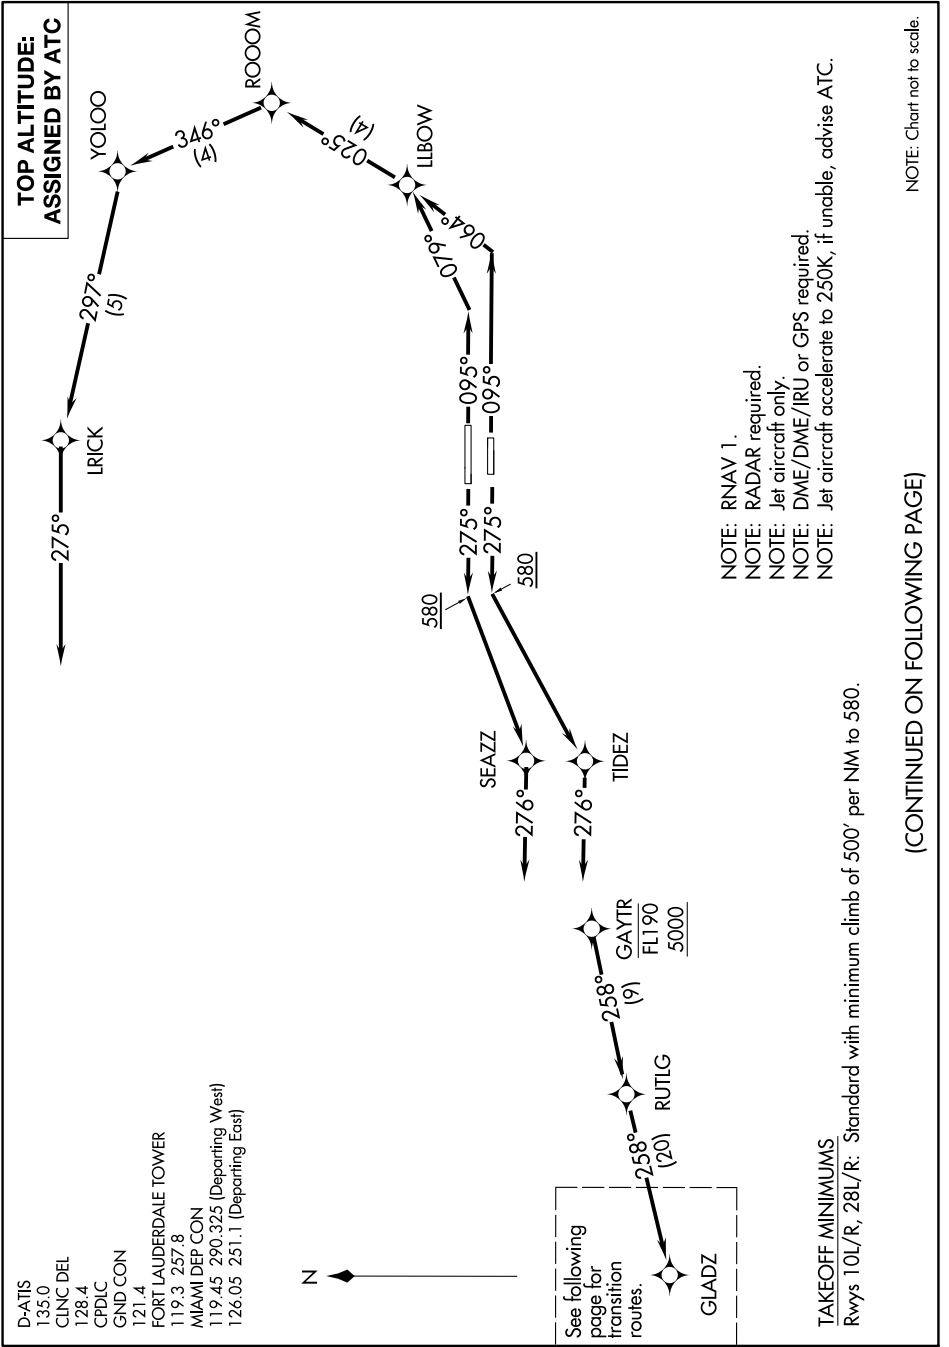

SE-3, 04 NOV 2021 to 02 DEC 2021

See following page for transition routes.

GLADZ