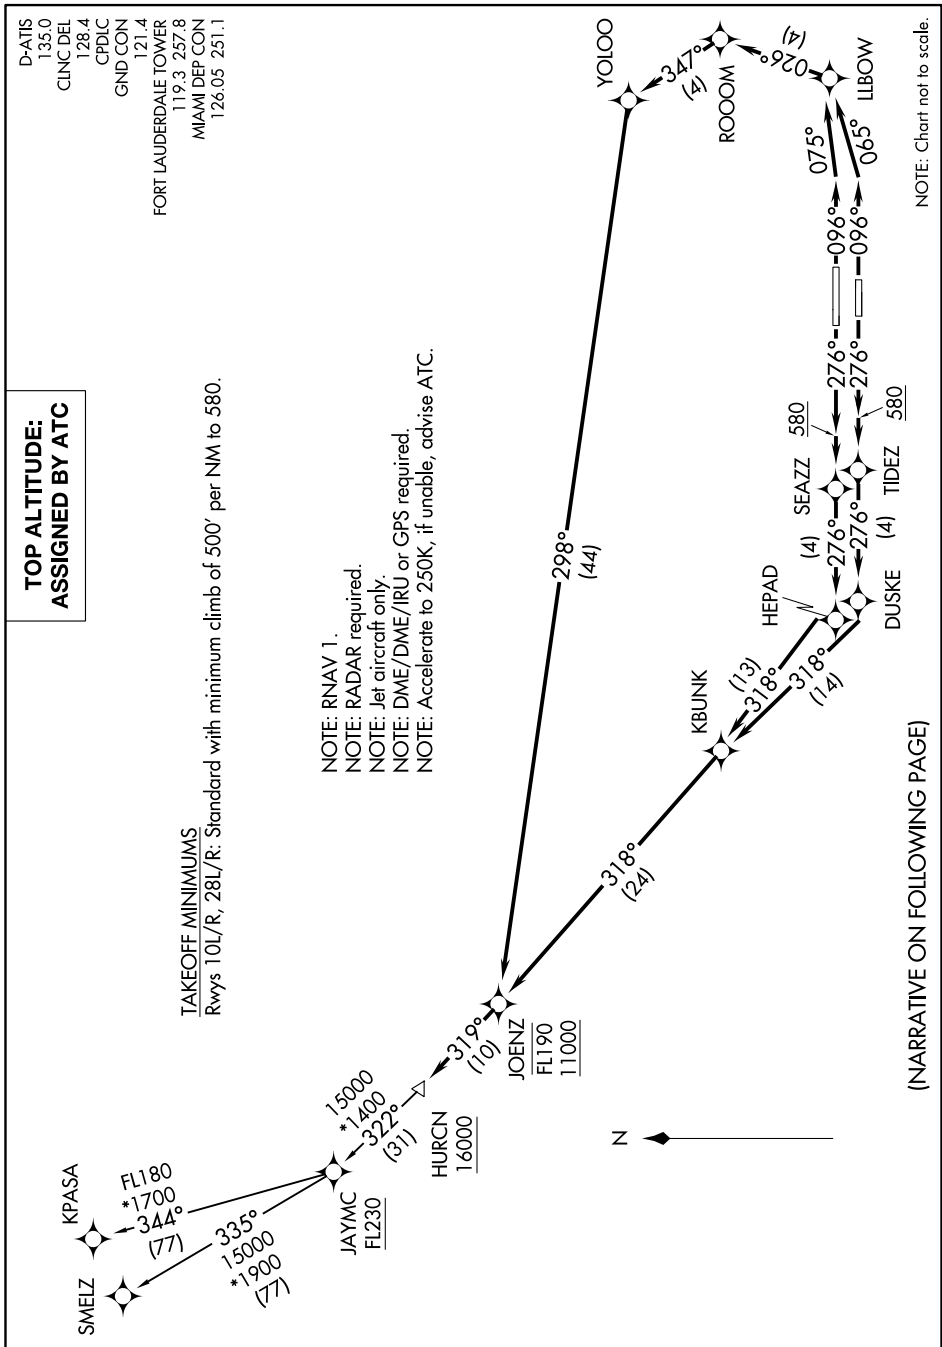

(HURCN1.HURCN) 21224

AL-744 (FAA)

FORT LAUDERDALE/HOLLYWOOD INTL (FLL)

HURCN ONE DEPARTURE (RNAV)

FORT LAUDERDALE, FLORIDA

D-ATIS 135.0
 CUNC DEL 128.4
 CPDLC
 GND CON 121.4
 FORT LAUDERDALE TOWER 119.3, 257.8
 MIAMI DEP CON 126.05, 251.1

**TOP ALTITUDE:
 ASSIGNED BY ATC**

TAKEOFF MINIMUMS

Rwys 10L/R, 28L/R: Standard with minimum climb of 500' per NM to 580.

- NOTE: RNAV 1.
- NOTE: RADAR required.
- NOTE: Jet aircraft only.
- NOTE: DME/DME/IRU or GPS required.
- NOTE: Accelerate to 250K, if unable, advise ATC.

NOTE: Chart not to scale.

(NARRATIVE ON FOLLOWING PAGE)

SE-3, 04 NOV 2021 to 02 DEC 2021

SE-3, 04 NOV 2021 to 02 DEC 2021

HURCN ONE DEPARTURE (RNAV)

(HURCN1.HURCN) 12AUG21

FORT LAUDERDALE, FLORIDA

FORT LAUDERDALE/HOLLYWOOD INTL (FLL)