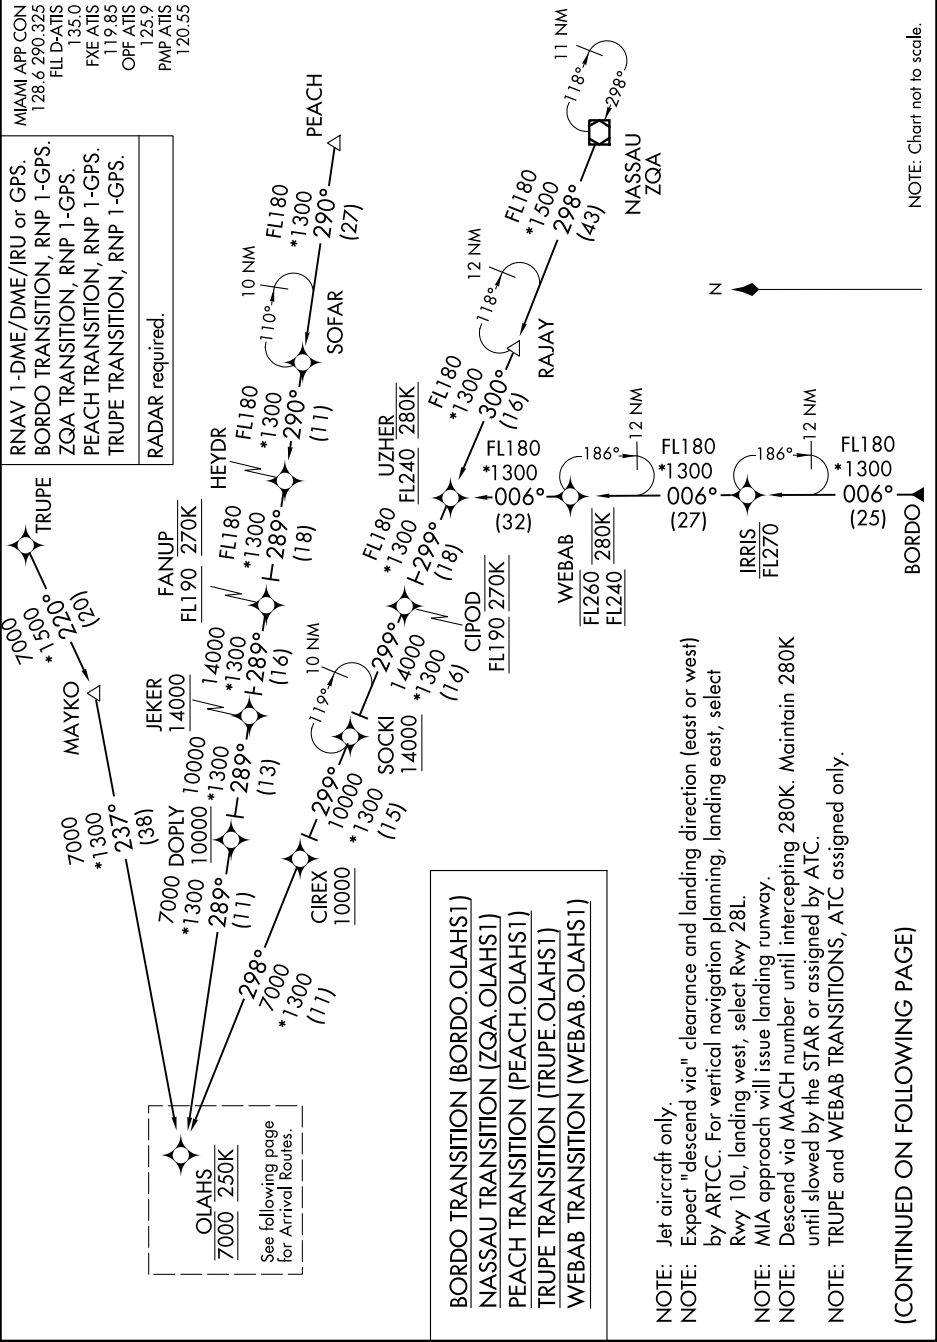

OLAHS ONE ARRIVAL (RNAV) Transition Routes

FORT LAUDERDALE, FLORIDA

SE-3, 04 NOV 2021 to 02 DEC 2021

SE-3, 04 NOV 2021 to 02 DEC 2021