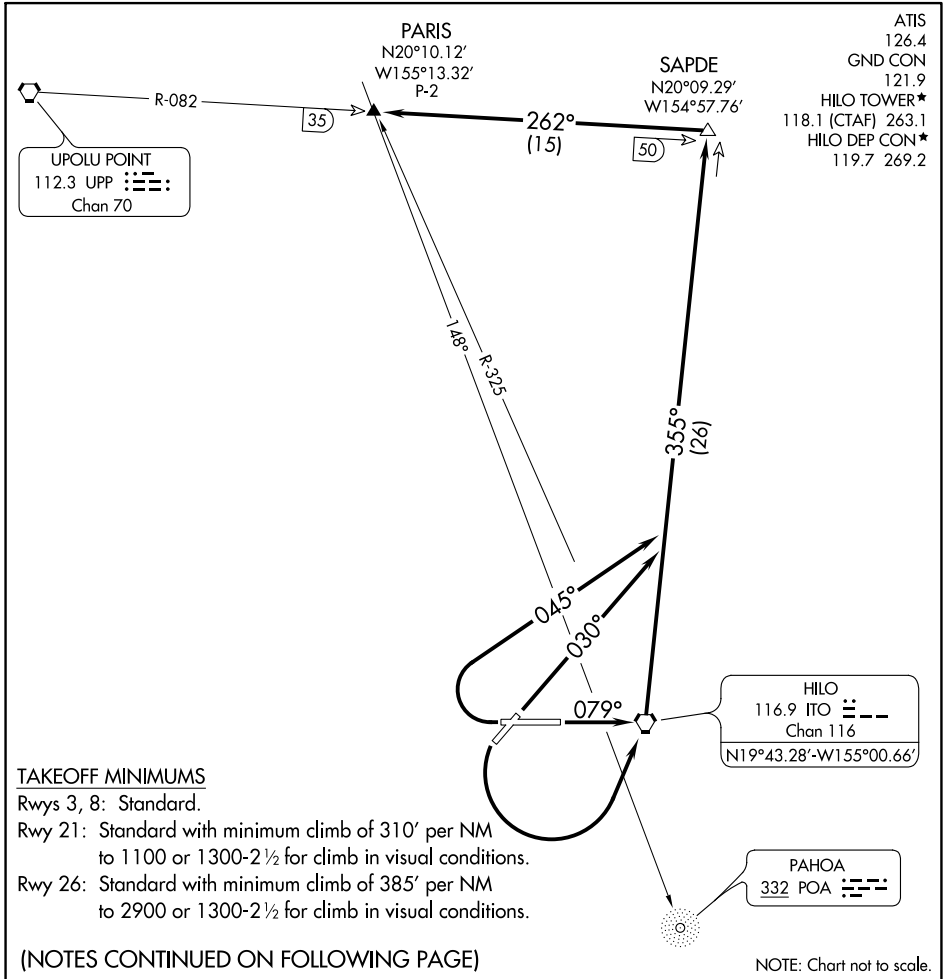

(PARIS4.PARIS) 16259

PARIS FOUR DEPARTURE (OBSTACLE)

SL-756 (FAA)

HILO INTL (ITO)(PHTO)
HILO, HAWAII

PAC, 07 OCT 2021 to 02 DEC 2021

PAC, 07 OCT 2021 to 02 DEC 2021

DEPARTURE ROUTE DESCRIPTION

TAKEOFF RUNWAY 3: Climb heading 030° and ITO R-355 to SAPDE INT, thence. . . .

TAKEOFF RUNWAY 8: Climb heading 079° to ITO VORTAC and ITO R-355 to SAPDE INT, thence. . . .

TAKEOFF RUNWAY 21: Climbing left turn direct ITO VORTAC and ITO R-355 to SAPDE INT, or climb in visual conditions to cross ITO VORTAC northbound at or above 1200 MSL, then via R-355 to SAPDE INT, thence. . . .

TAKEOFF RUNWAY 26: Climbing right turn via heading 045° and ITO R-355 to SAPDE INT, or climb in visual conditions to cross ITO VORTAC northbound at or above 1200 MSL, then via R-355 to SAPDE INT, thence. . . .

. . . .proceed via UPP R-082 to PARIS INT.

PARIS FOUR DEPARTURE (OBSTACLE)

(PARIS4.PARIS) 11FEB10

HILO, HAWAII
HILO INTL (ITO)(PHTO)