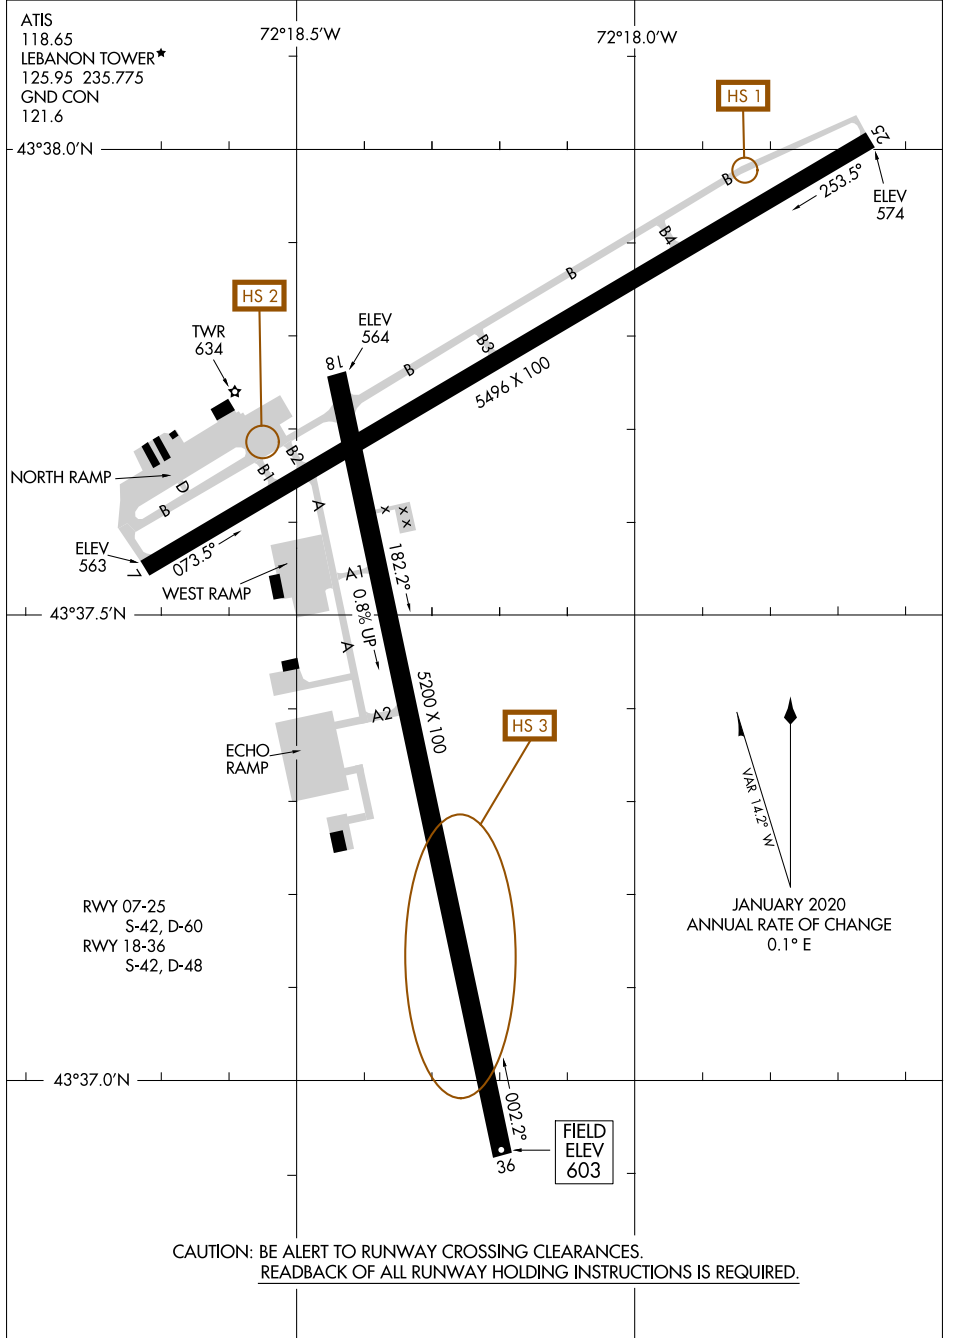

AIRPORT DIAGRAM

AL-859 (FAA)

LEBANON MUNI (L.E.B)
LEBANON, NEW HAMPSHIRE

NE-1, 04 NOV 2021 to 02 DEC 2021

NE-1, 04 NOV 2021 to 02 DEC 2021

AIRPORT DIAGRAM

LEBANON, NEW HAMPSHIRE
LEBANON MUNI (L.E.B)