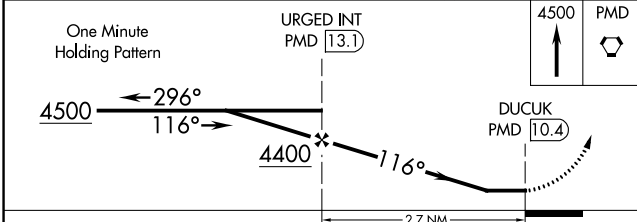

VORTAC PMD 114.5 Chan 92	APP CRS 116°	Rwy Idg TDZE Apt Elev N/A N/A 2351

VOR-B

GENERAL WM J FOX AIRFIELD (WJF)

MISSIED APPROACH: Climb to 4500 direct PMD VORTAC and hold.

ATIS 126.3	JOSHUA APP CON 126.1 290.3	FOX TOWER * 118.525 (CTAF) 256.9	GND CON 121.7 256.9	UNICOM 122.95

CATEGORY	A	B	C	D	FAF to MAP 2.7 NM					
CIRCLING	3320-1¼ 969 (1000-1¼)	3320-1½ 969 (1000-1½)	3320-3	969 (1000-3)	Knots	60	90	120	150	180
					Min:Sec	2:42	1:48	1:21	1:05	0:54

VOR-B

SW-3, 04 NOV 2021 to 02 DEC 2021

SW-3, 04 NOV 2021 to 02 DEC 2021