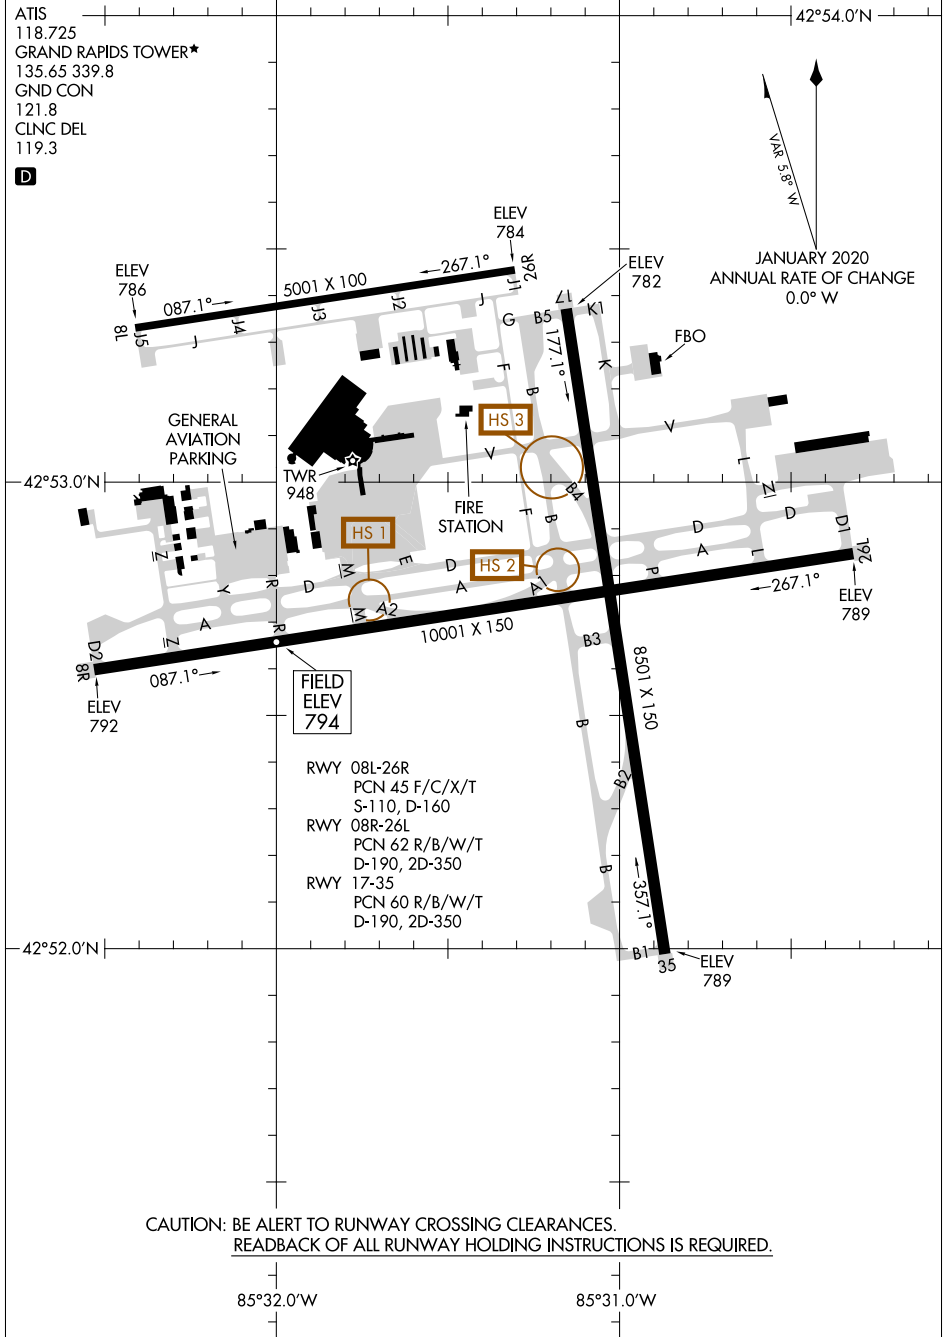

AIRPORT DIAGRAM

AL-5184 (FAA)

GERALD R FORD INTL (G.R.R.)
GRAND RAPIDS, MICHIGAN

ATIS
 118.725
 GRAND RAPIDS TOWER*
 135.65 339.8
 GND CON
 121.8
 CLNC DEL
 119.3

D

 JANUARY 2020
 ANNUAL RATE OF CHANGE
 0.0° W

CAUTION: BE ALERT TO RUNWAY CROSSING CLEARANCES.
READBACK OF ALL RUNWAY HOLDING INSTRUCTIONS IS REQUIRED.

EC-1, 04 NOV 2021 to 02 DEC 2021

EC-1, 04 NOV 2021 to 02 DEC 2021